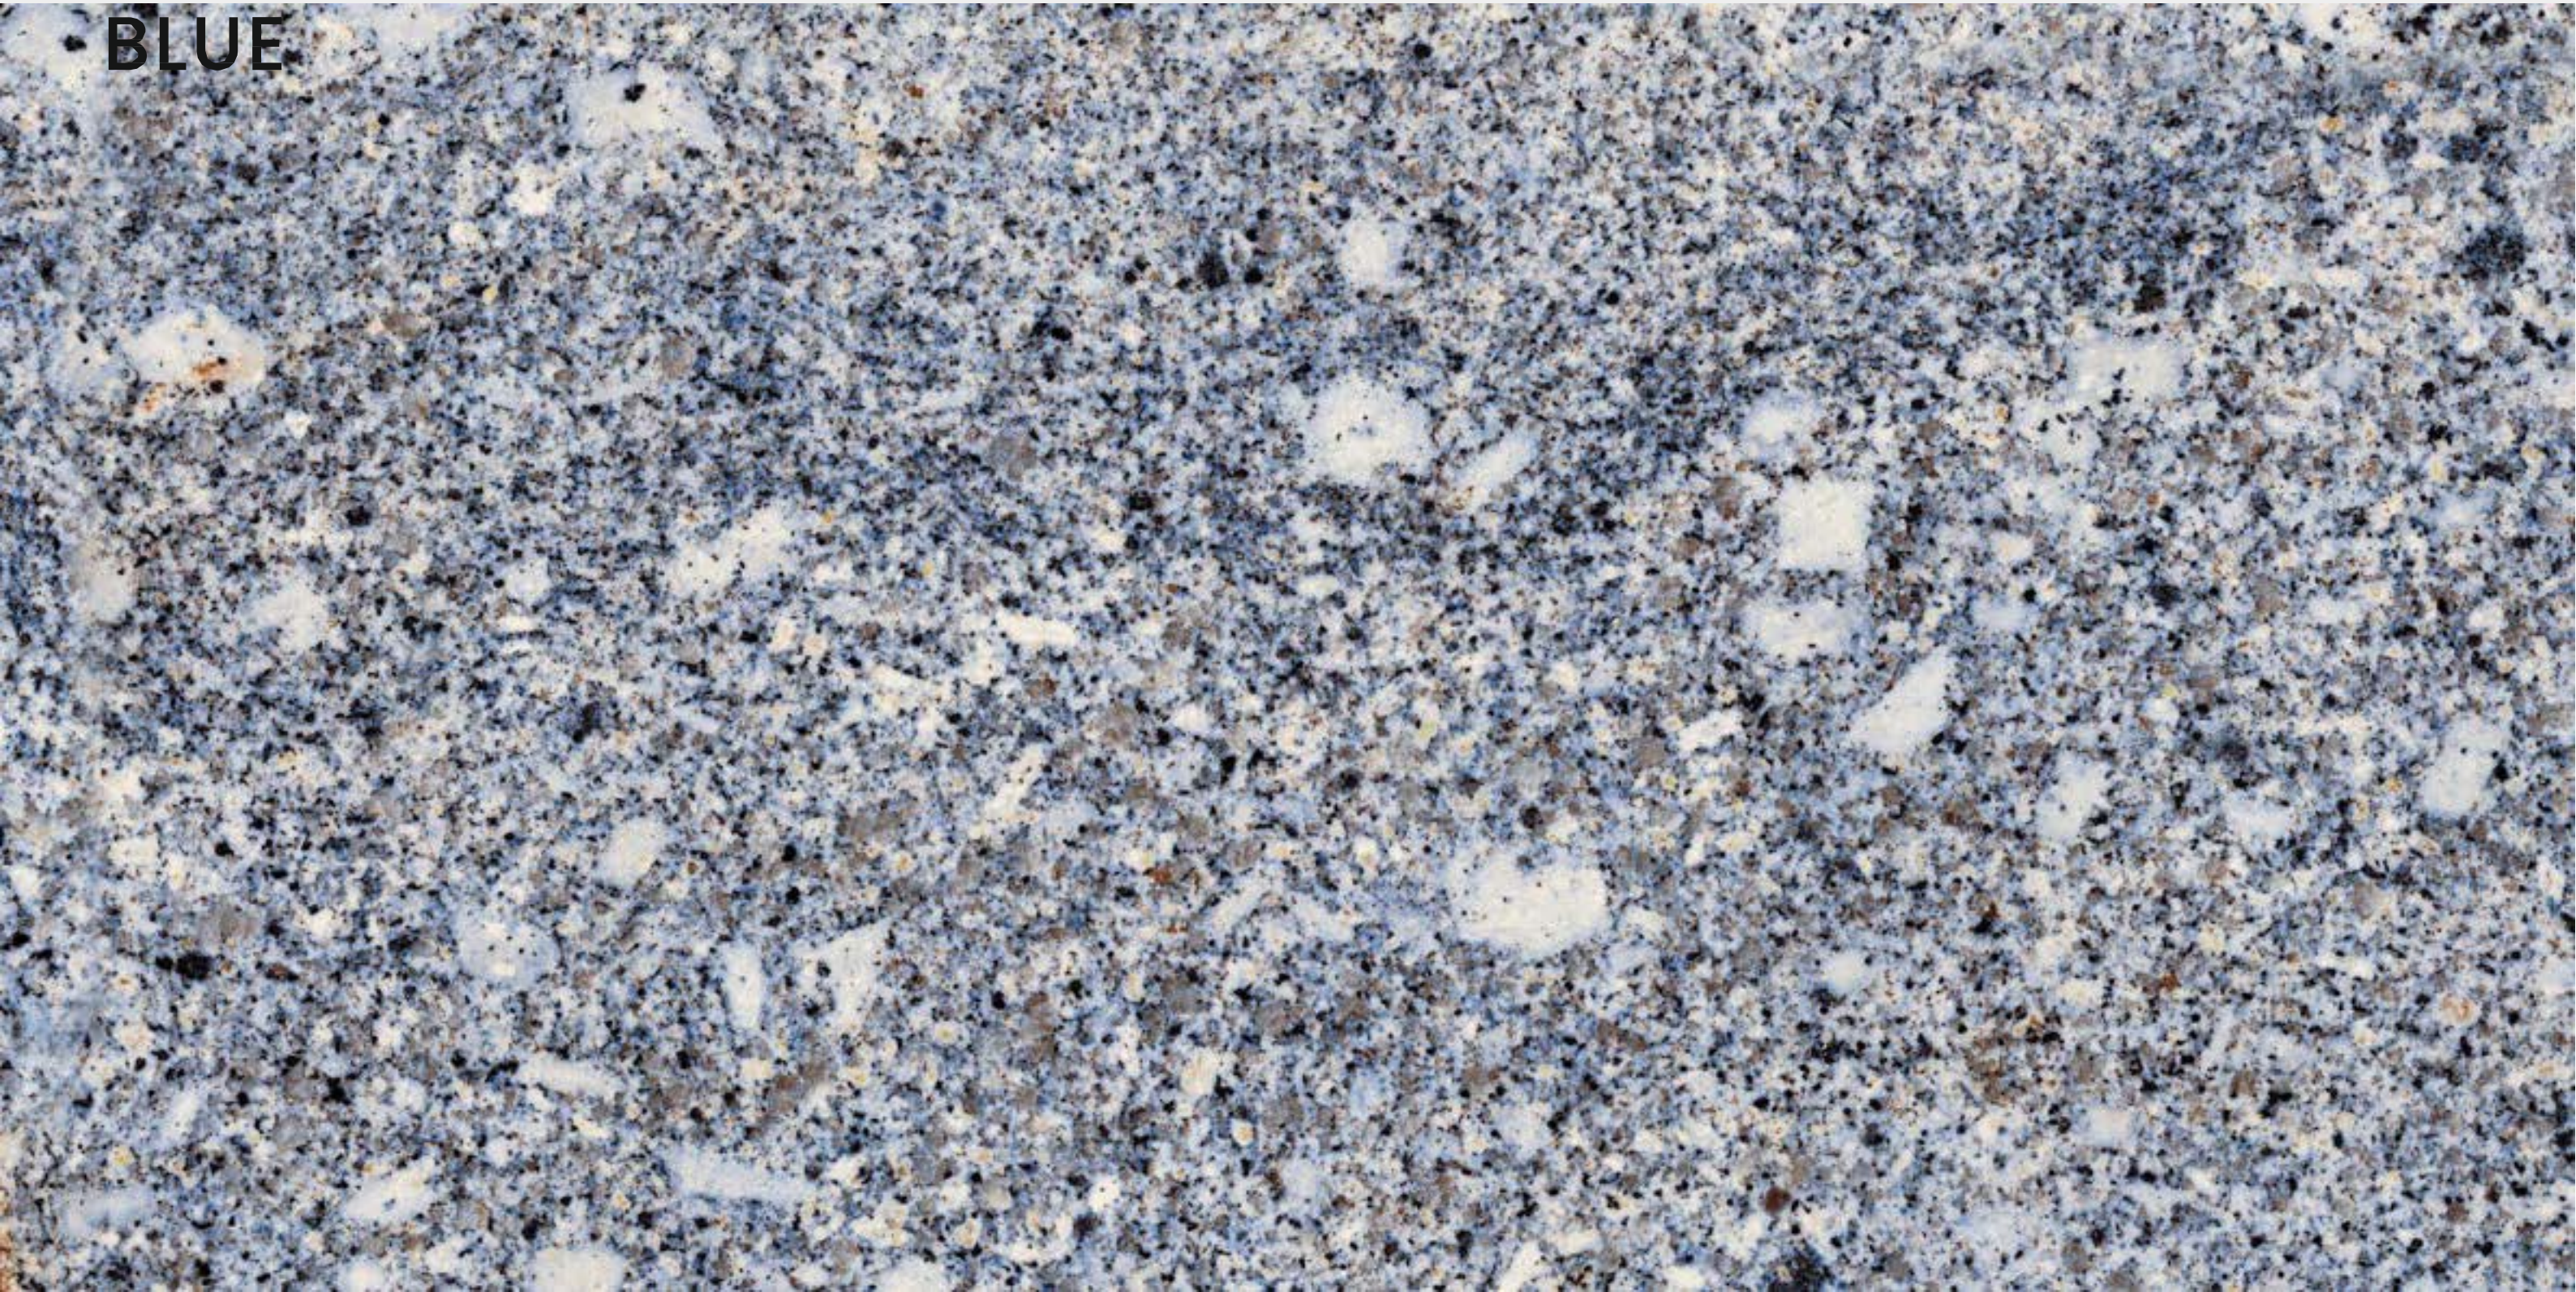

ALASKA 701
BLUE