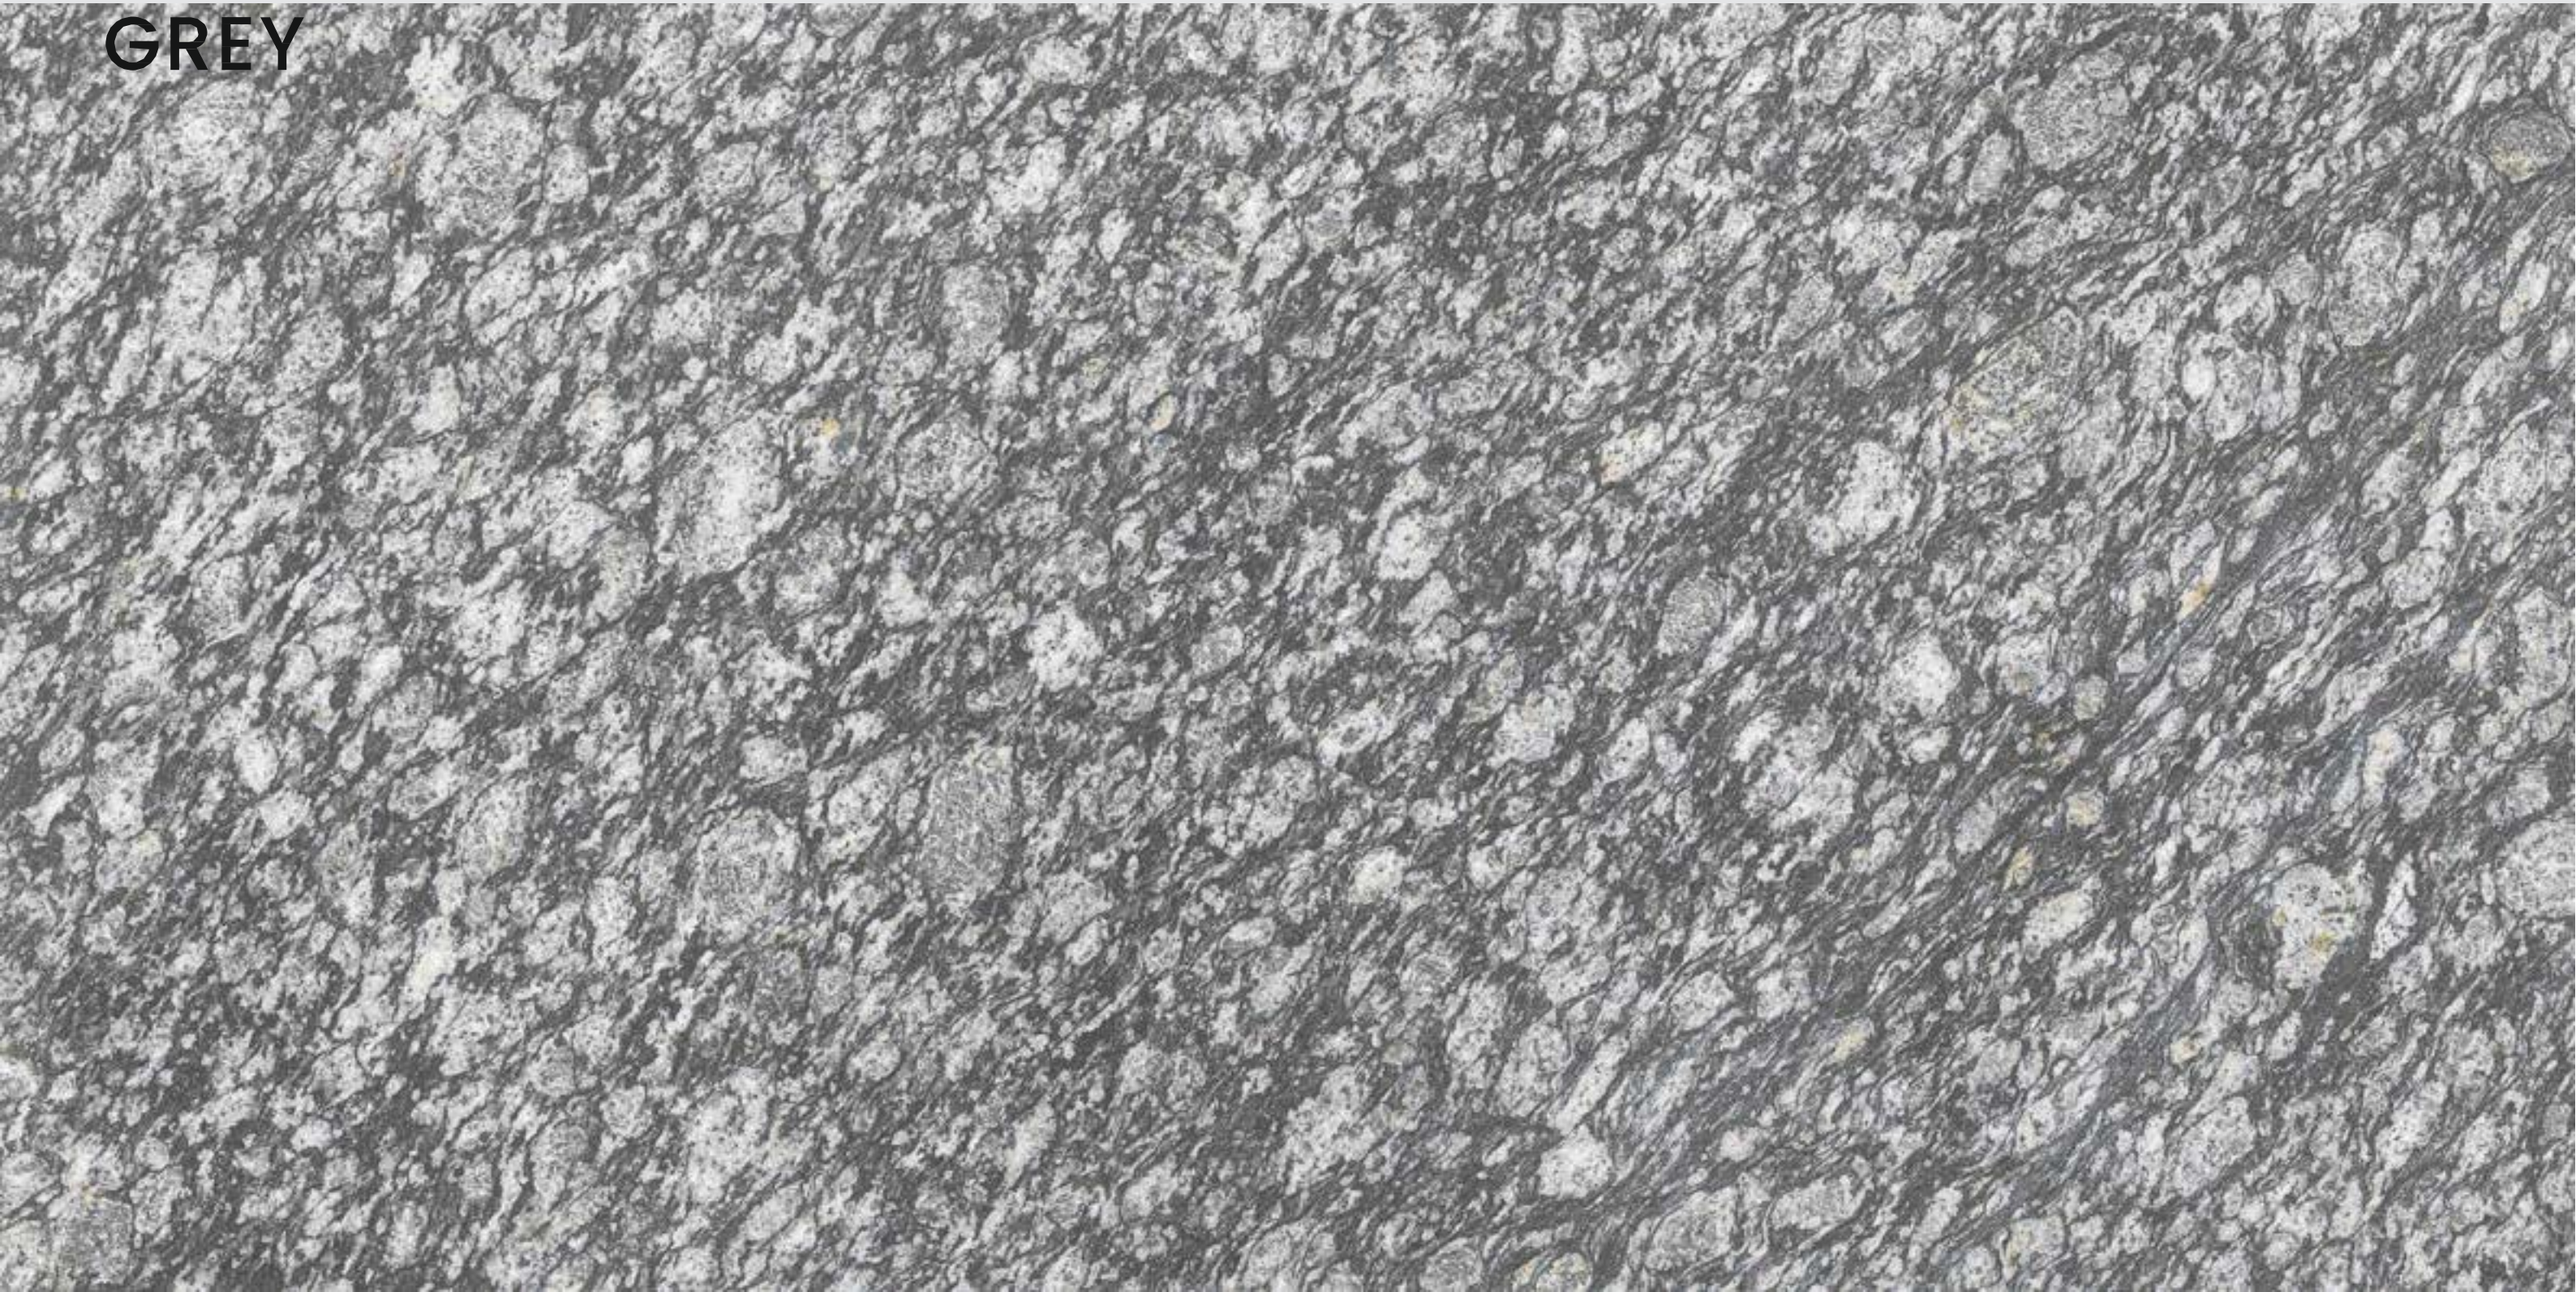

ALASKA 713
GREY