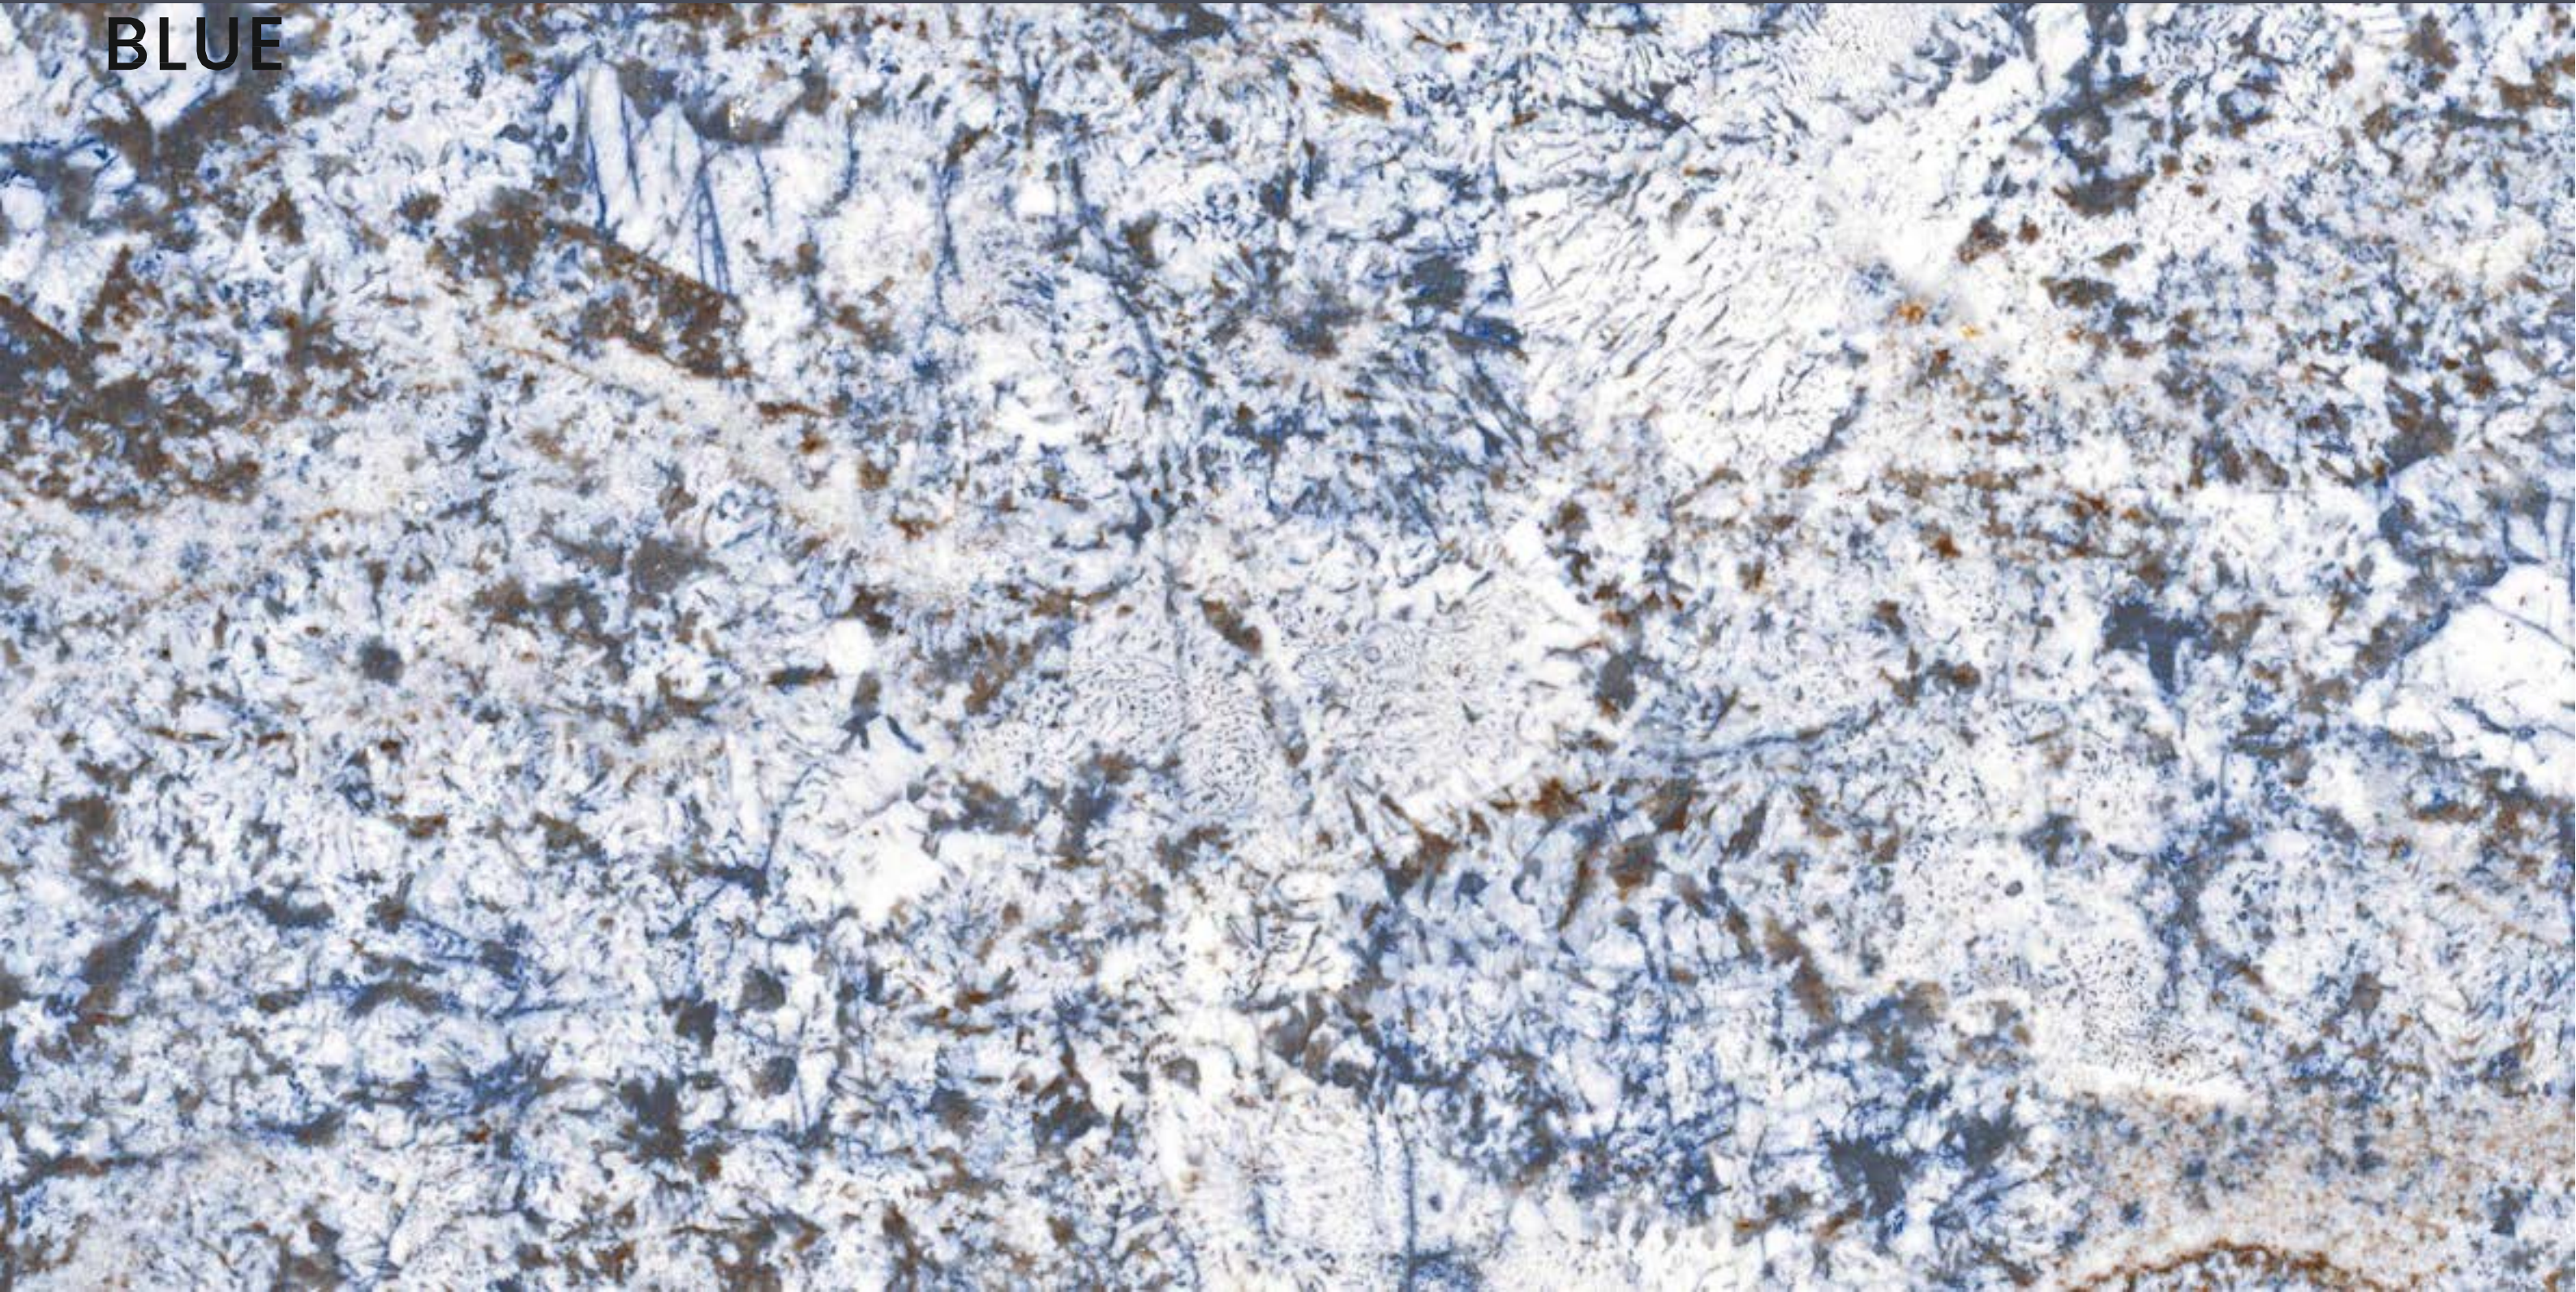

ALASKA 708
BLUE