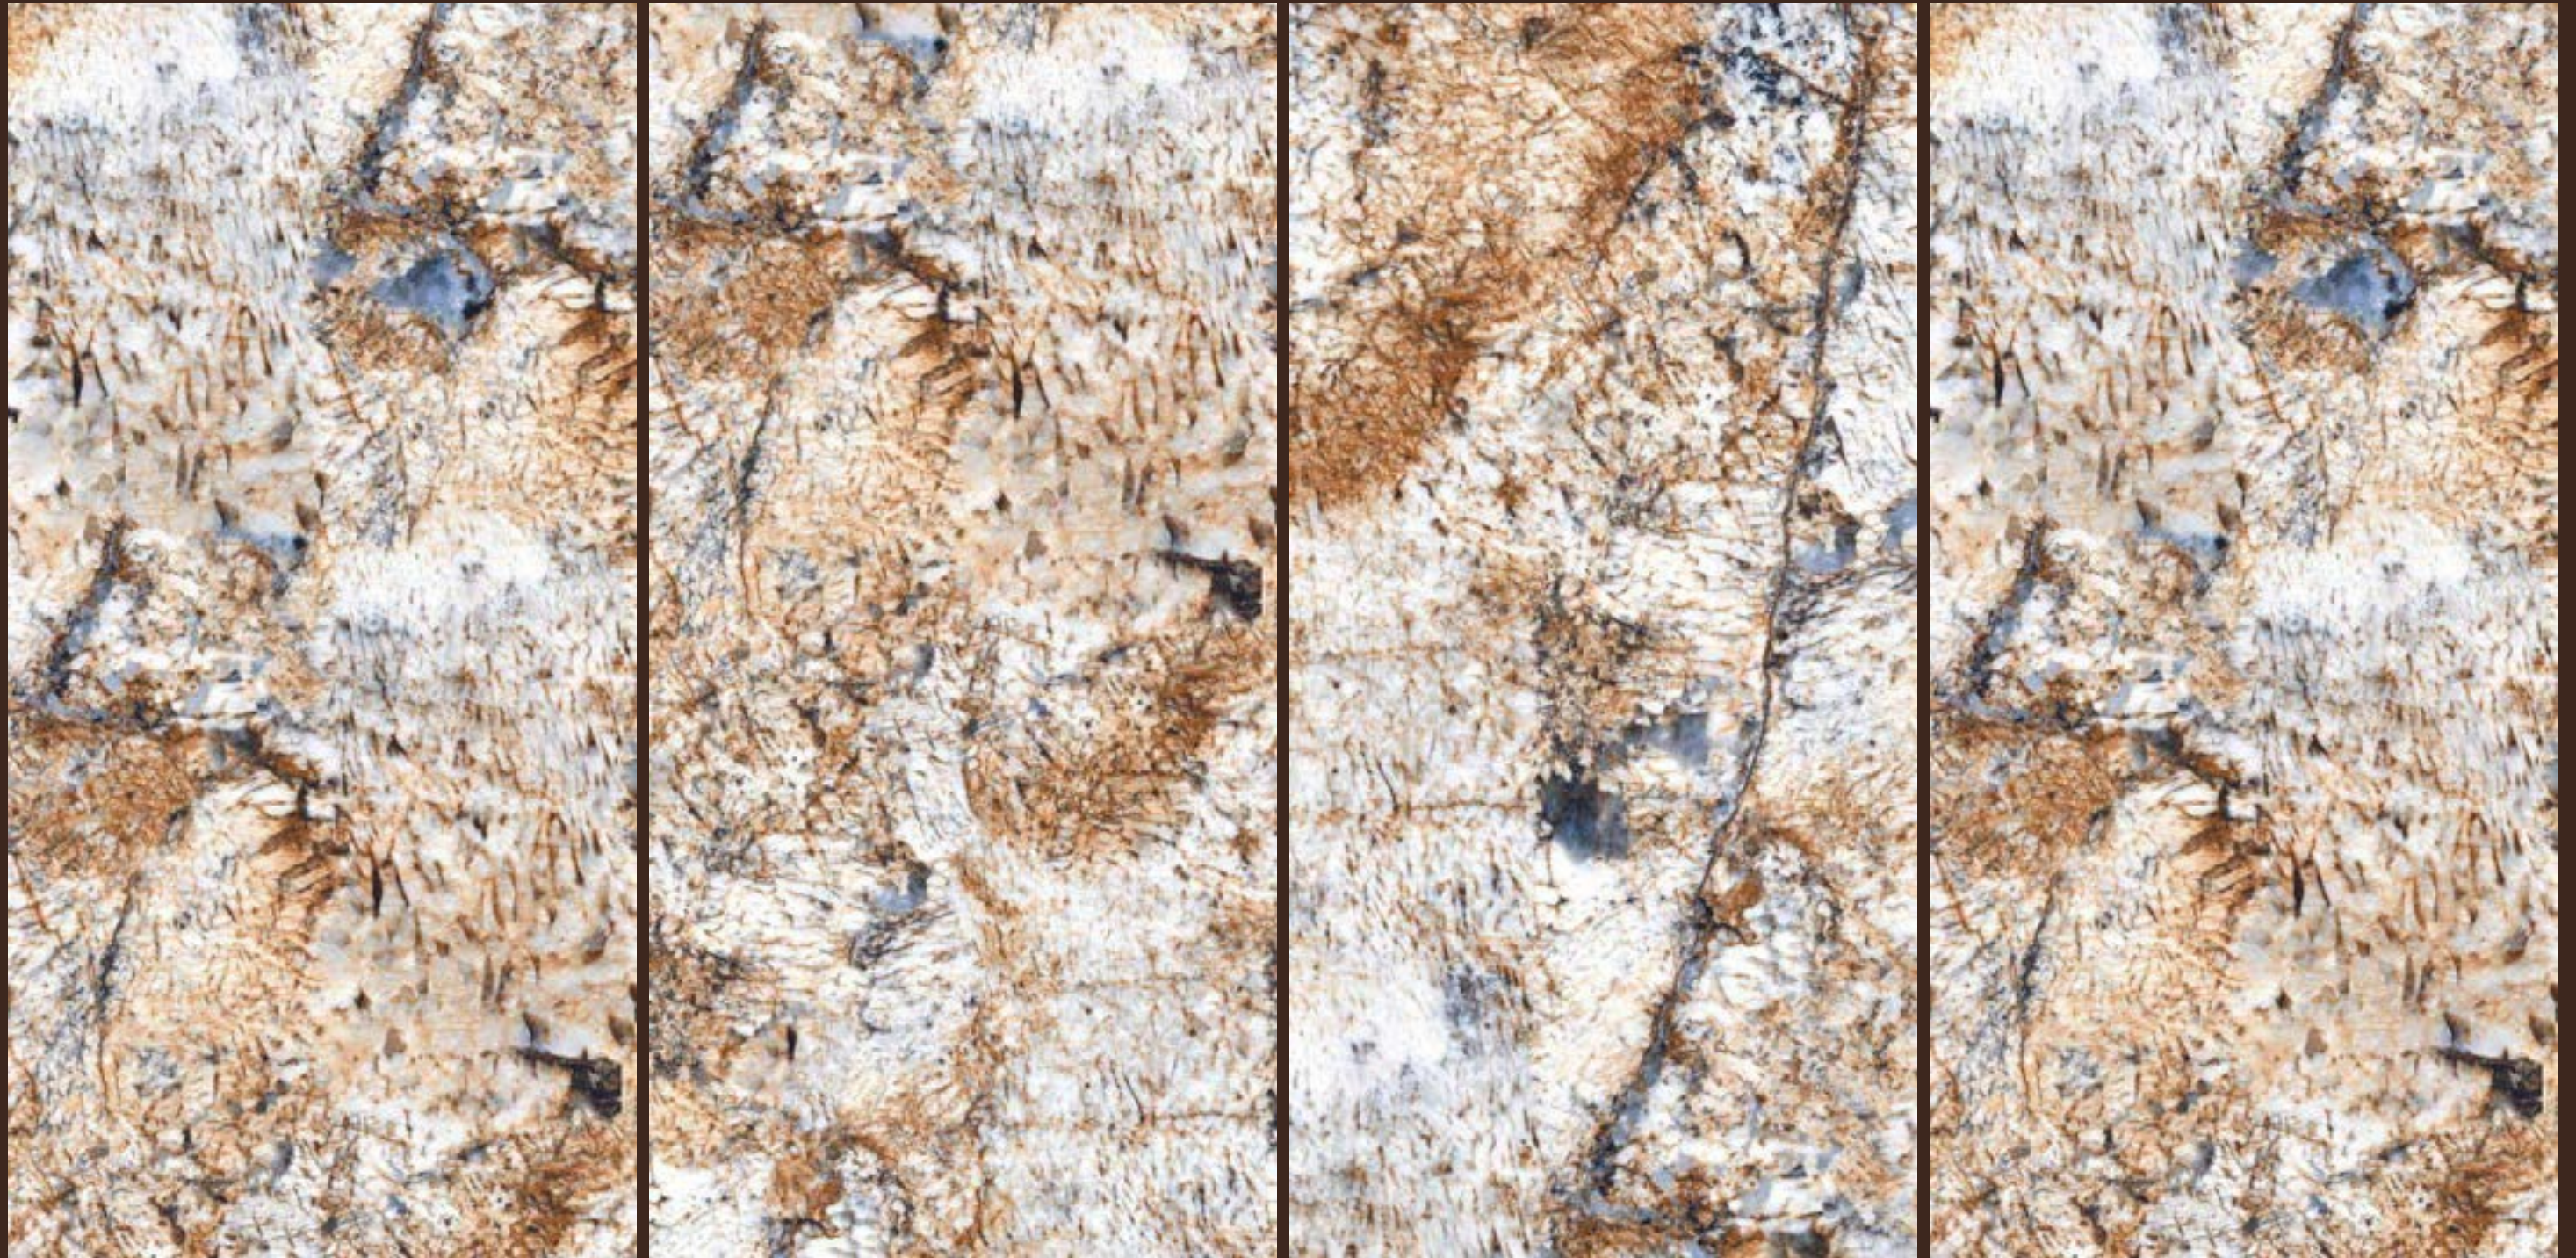

Random
03

ALASKA 702 BLUE

ALASKA 702
NATURAL

ALASKA 702 NATURAL

SIZE
600x
1200MM

Series
GLOSSY

Random
03

ALASKA 702 NATURAL