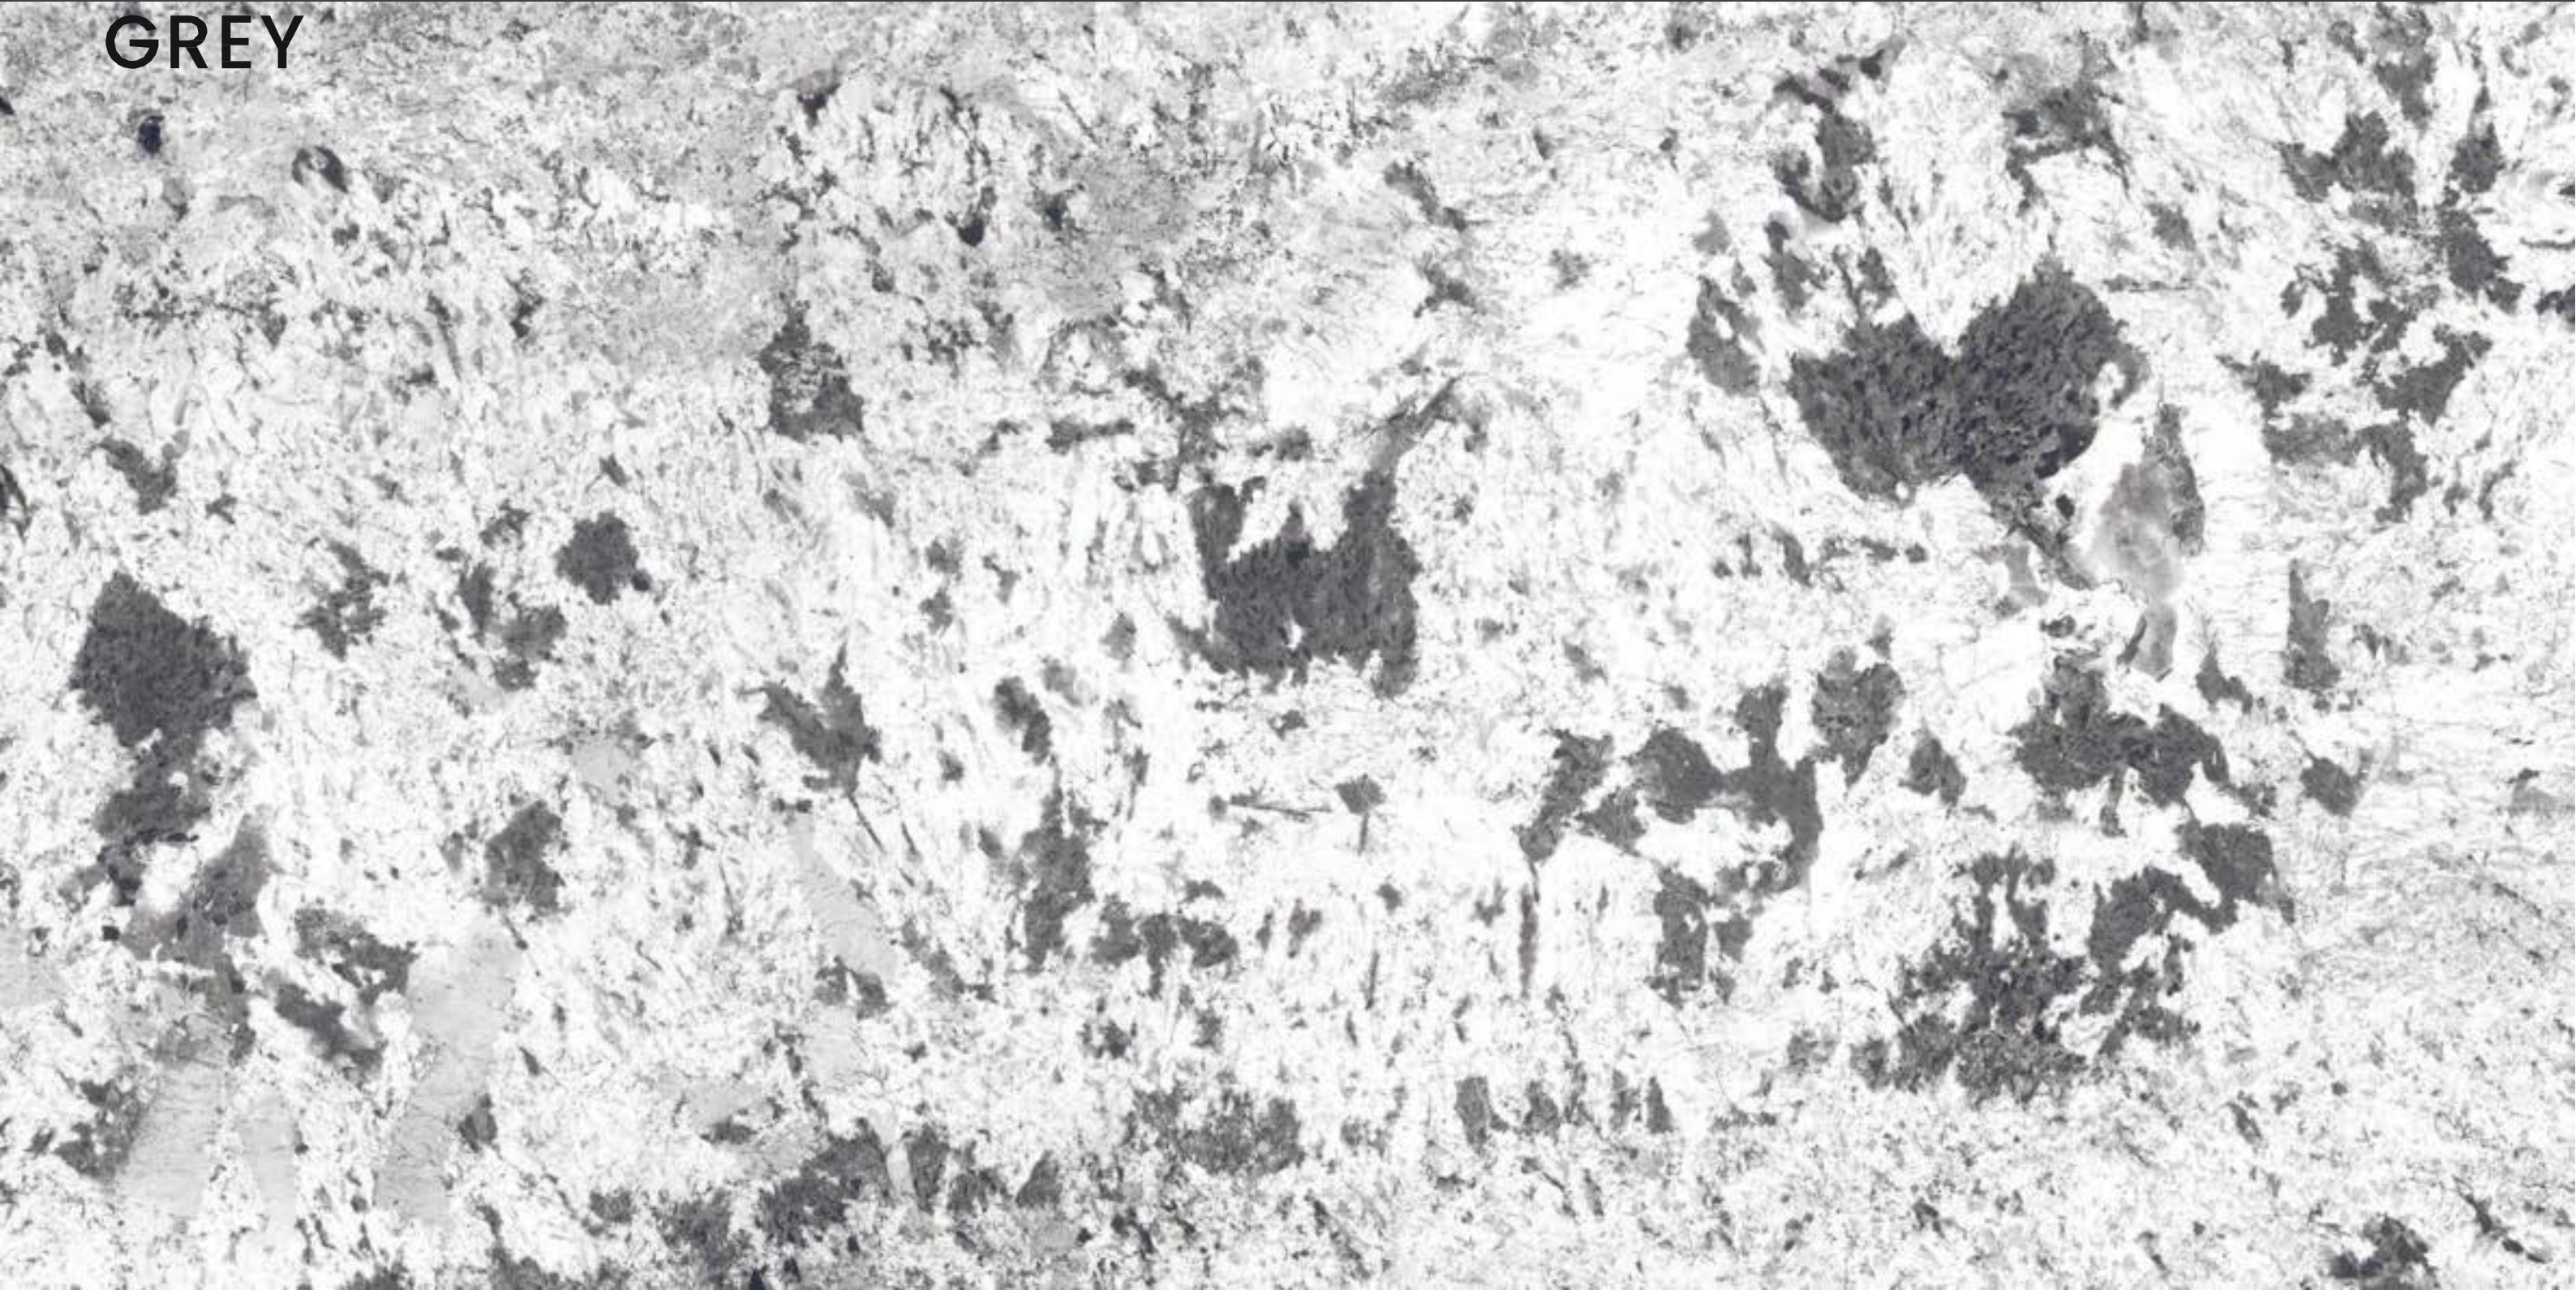

ALASKA 715 BROWN

SIZE
600x
1200MM

Series
GLOSSY

Random
03

ALASKA 715
GREY

ALASKA 715 GREY

SIZE
600x
1200MM

Series
GLOSSY