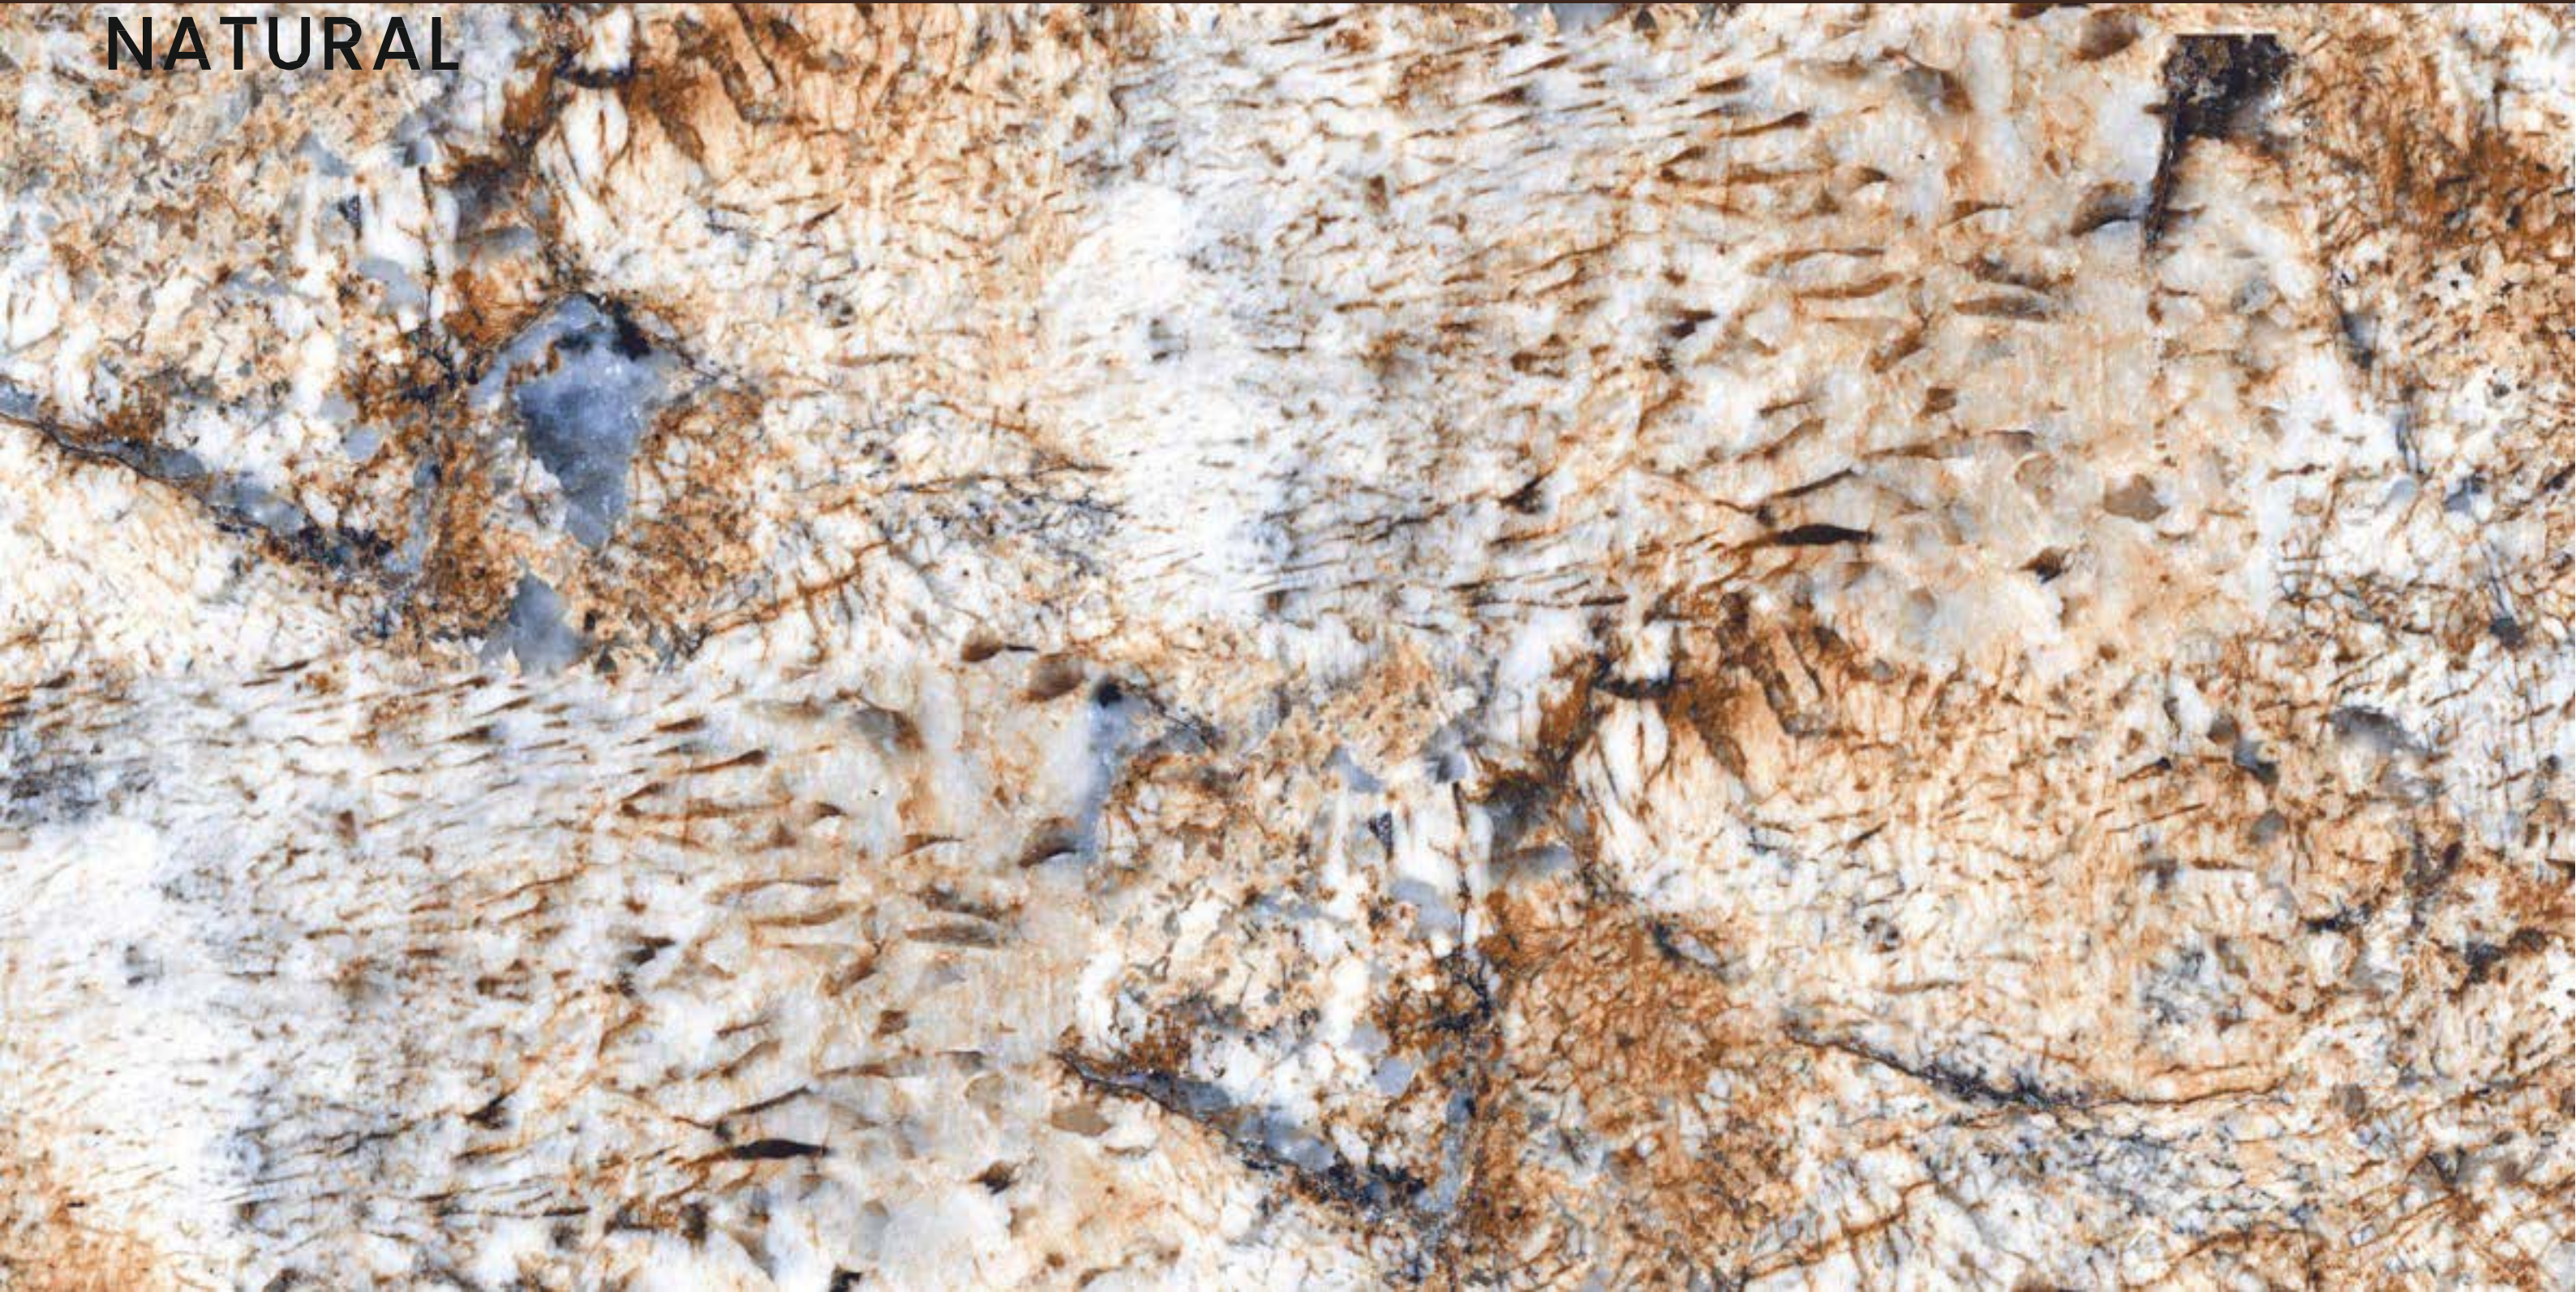

ALASKA 702
NATURAL