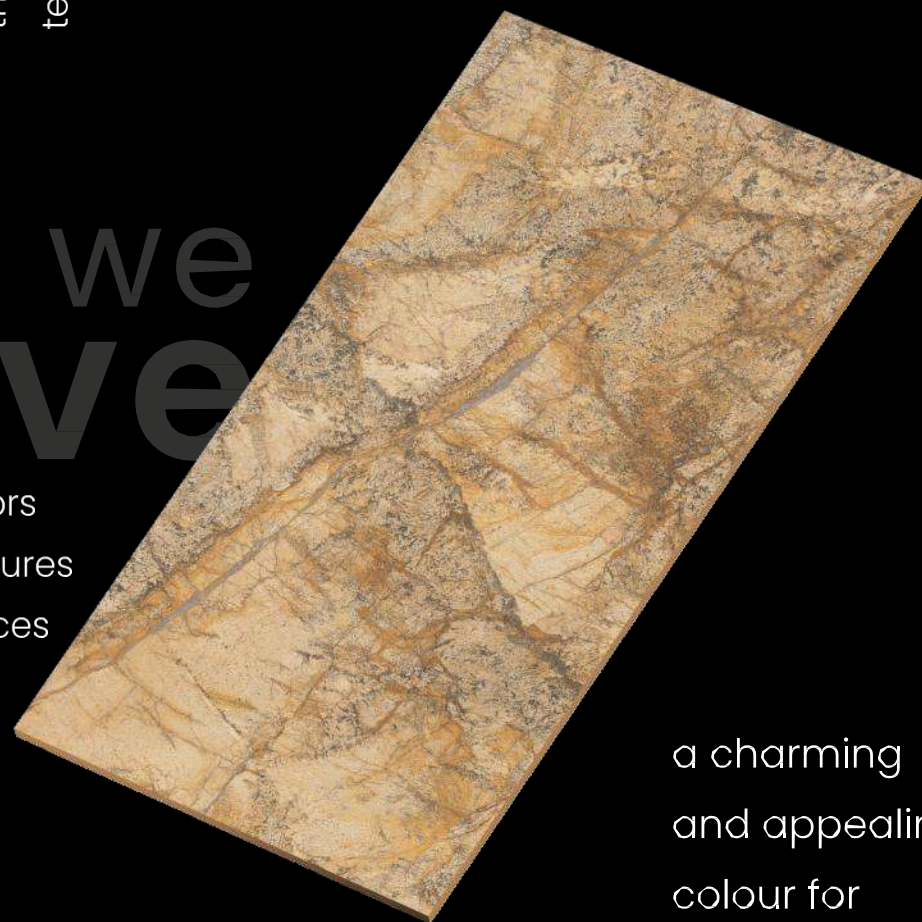

the soft colors and the textures of the surfaces

we love

the soft colors and the textures of the surfaces

a charming and appealing colour for outstanding interior