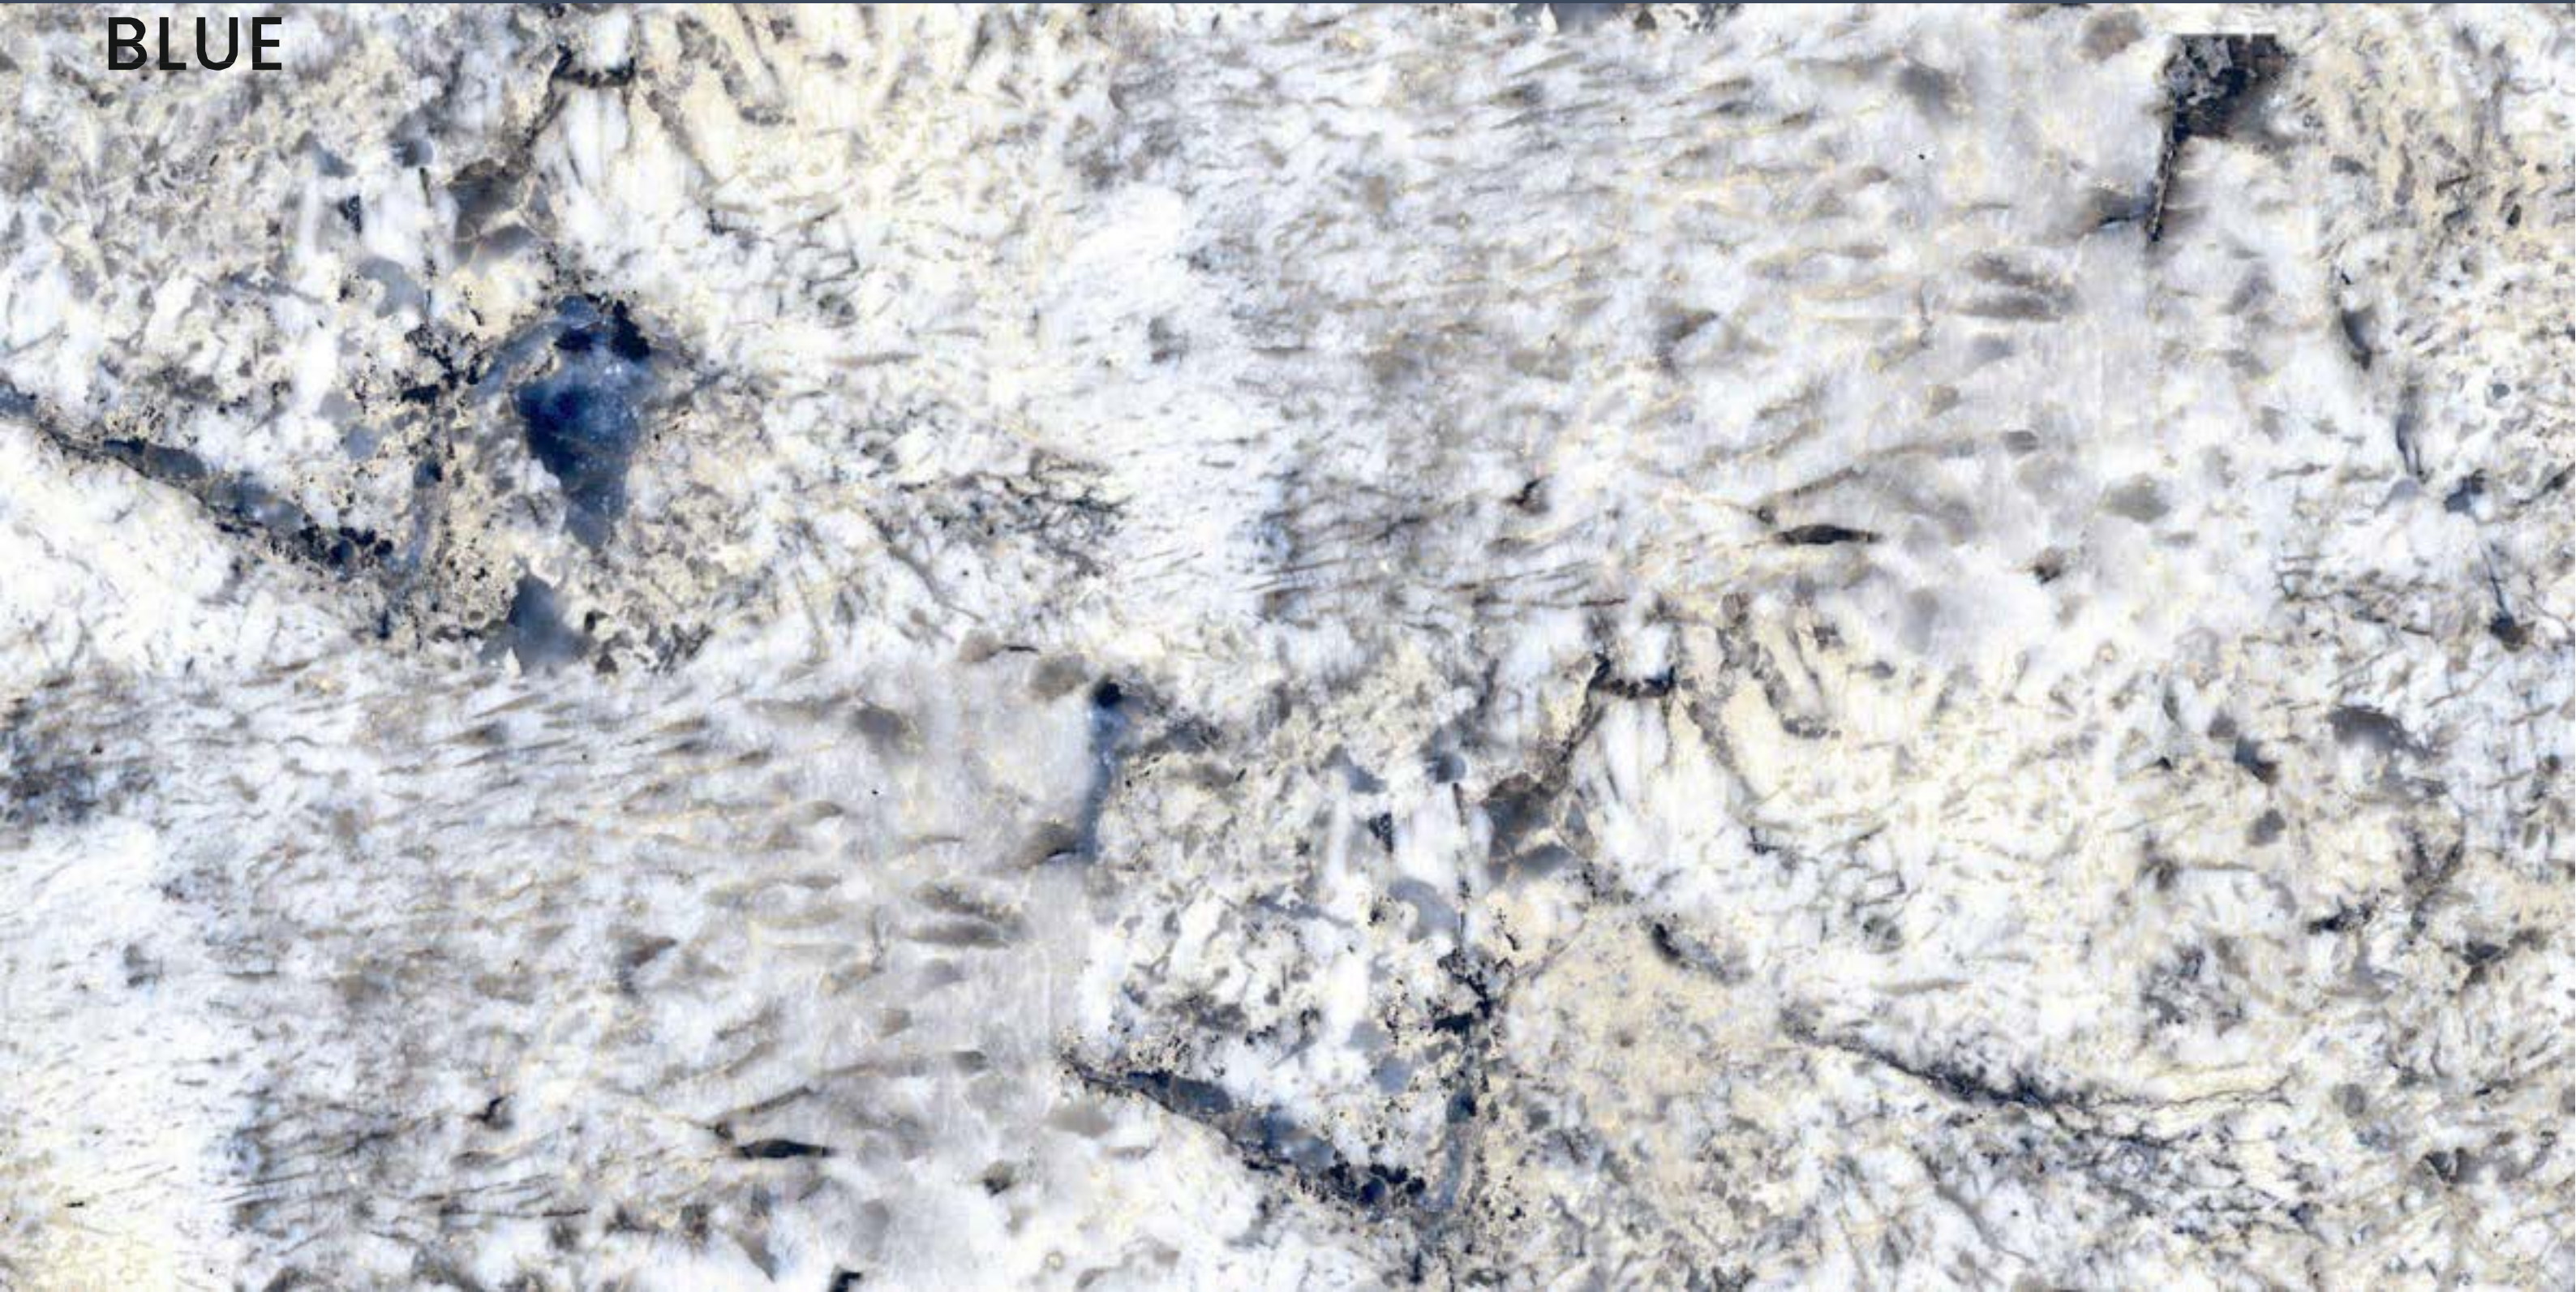

SIZE
600x
1200MM

Series
GLOSSY

Random
03

ALASKA 701 YELLOW

ALASKA 702
BLUE

ALASKA 702 BLUE

SIZE
600x
1200MM

Series
GLOSSY