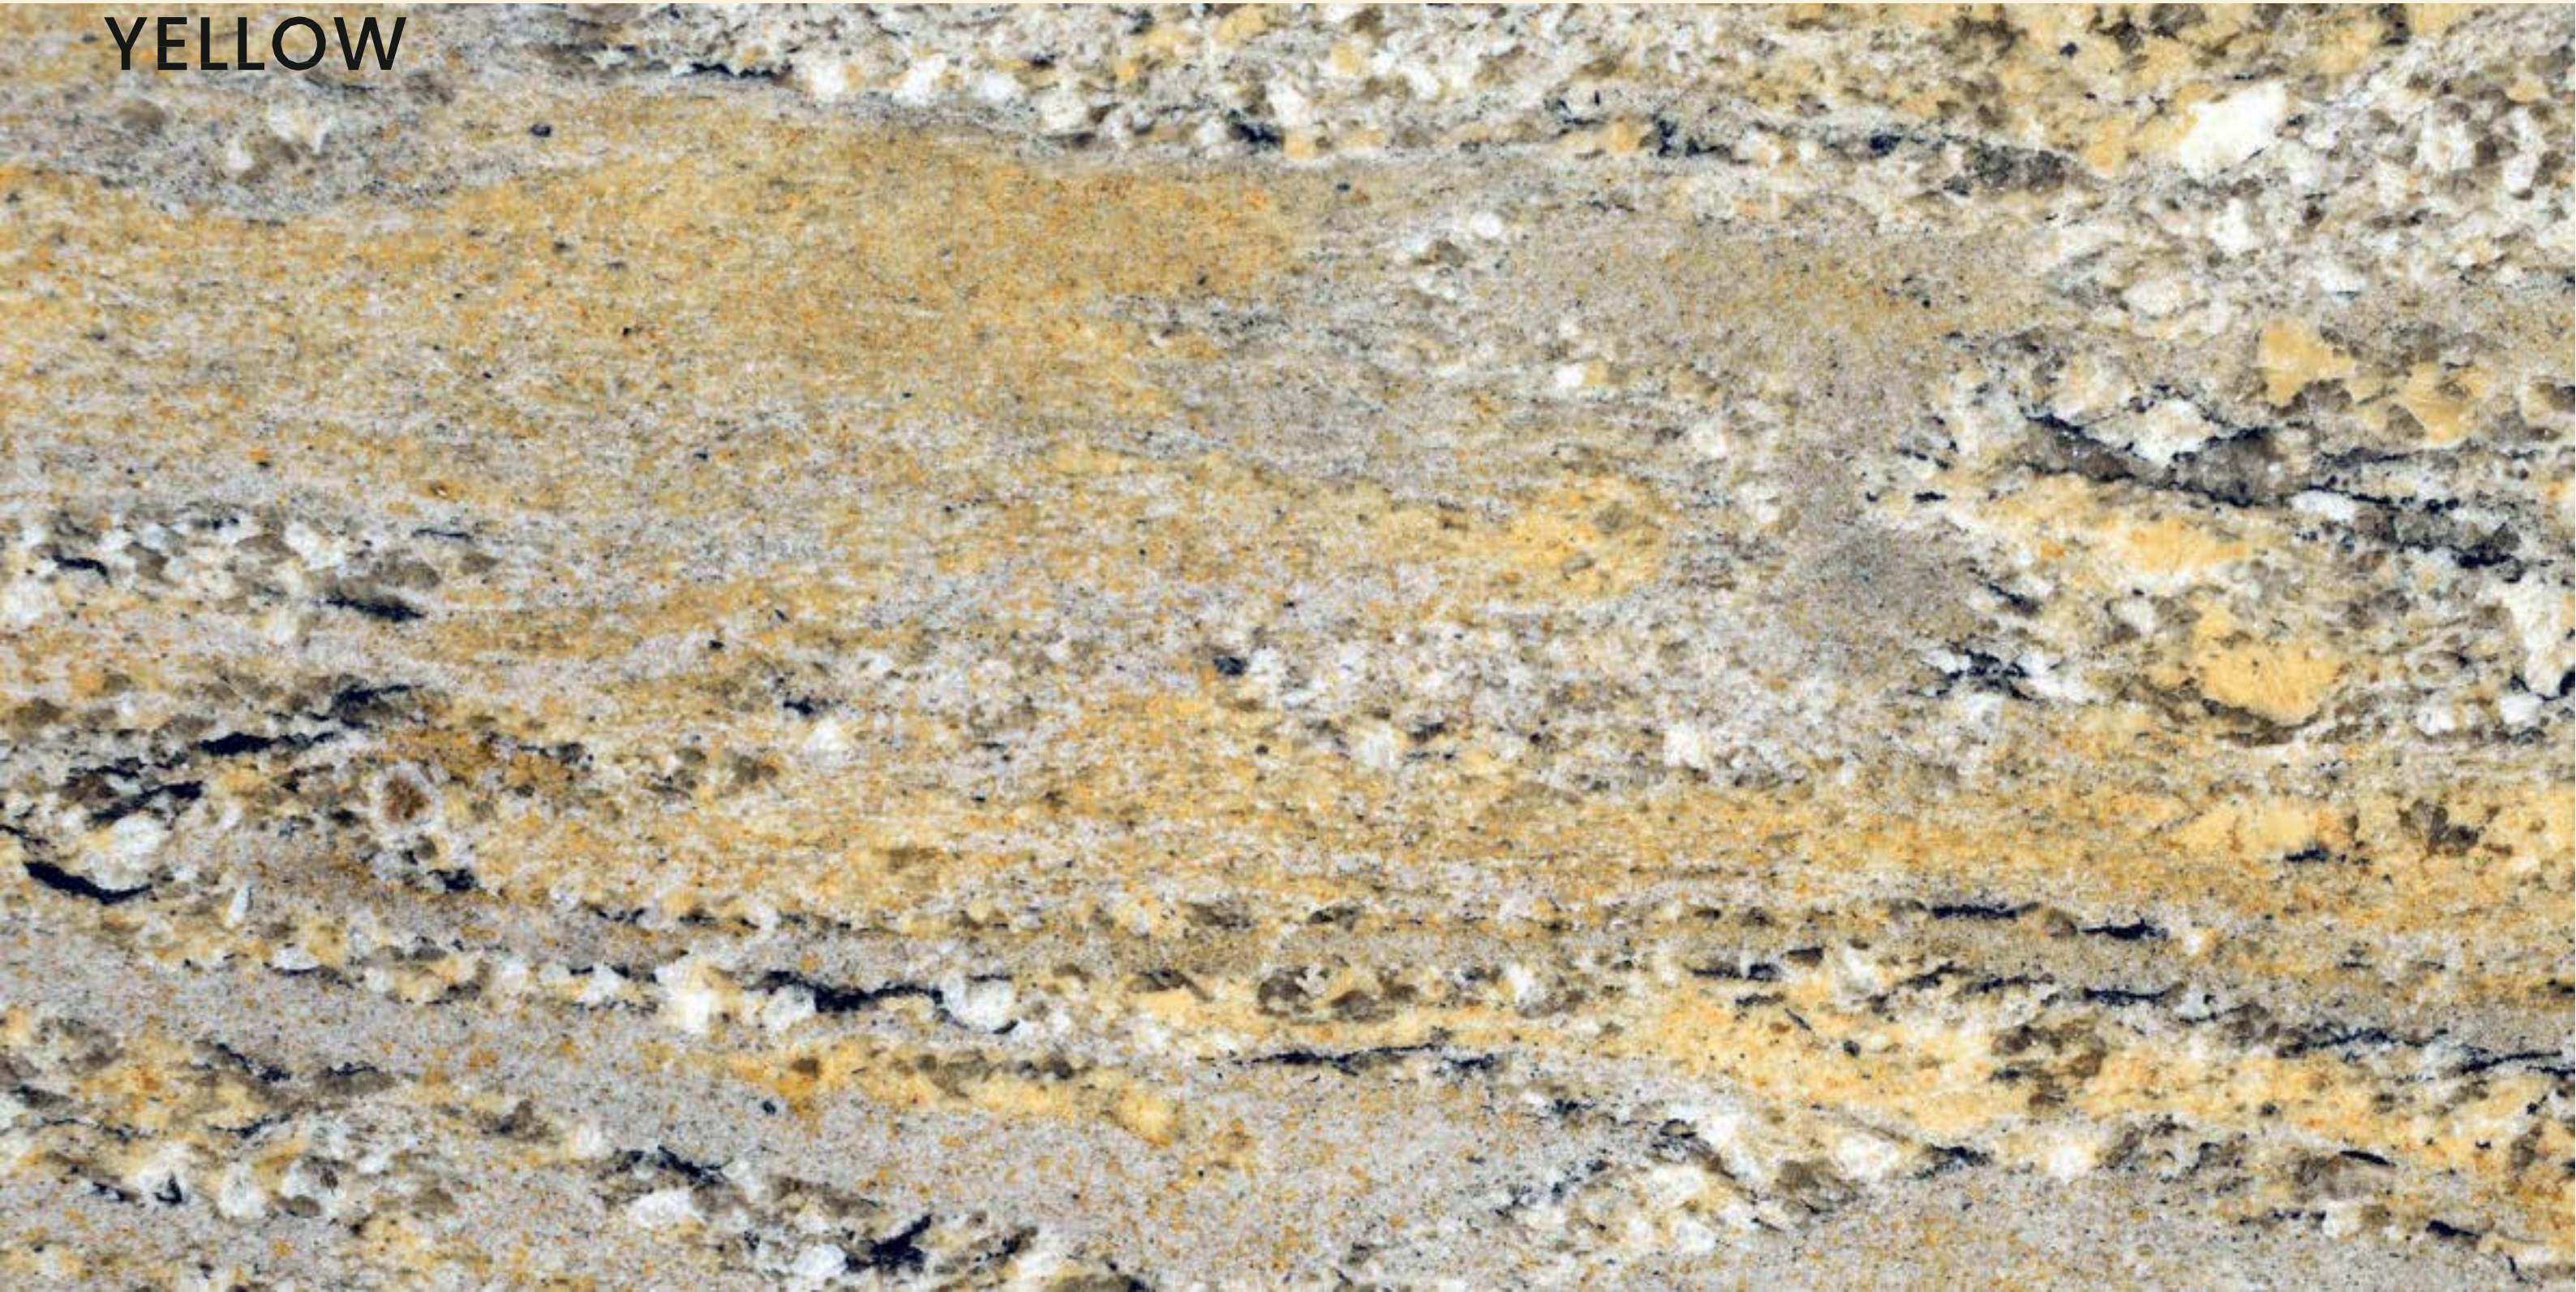

ALASKA 706
YELLOW