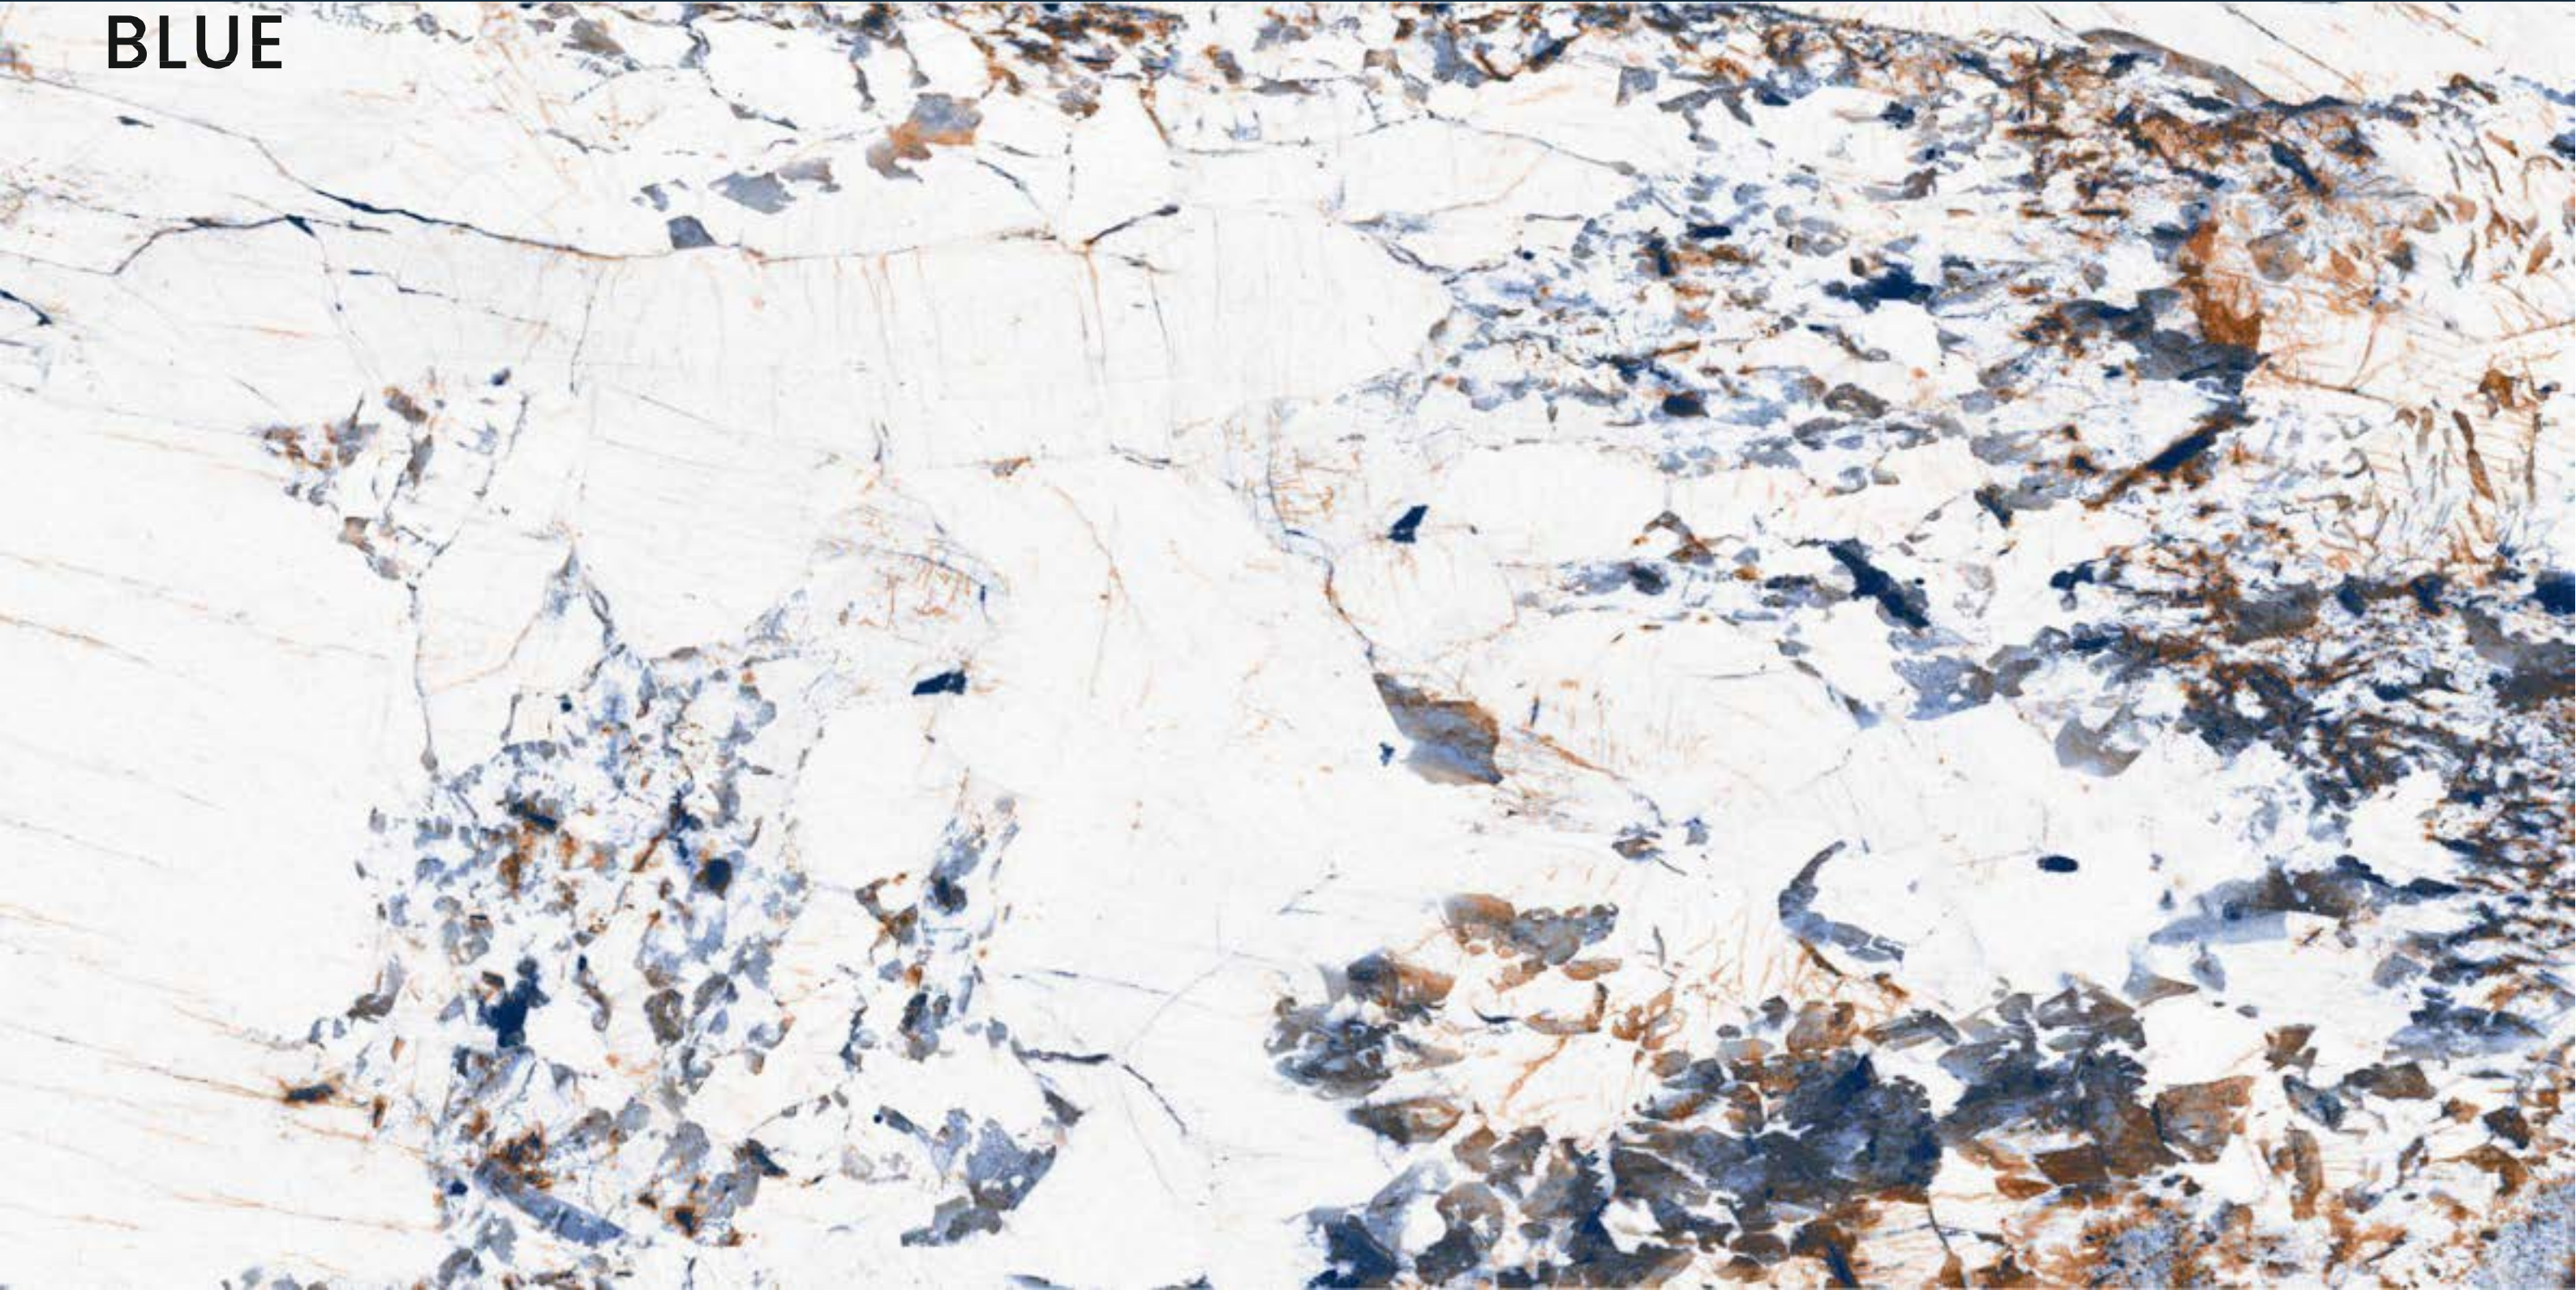

SIZE
600x
1200MM

Series
GLOSSY

Random
03

ALASKA 702 YELLOW

ALASKA 703
BLUE

ALASKA 703 BLUE

SIZE
600x
1200MM

Series
GLOSSY