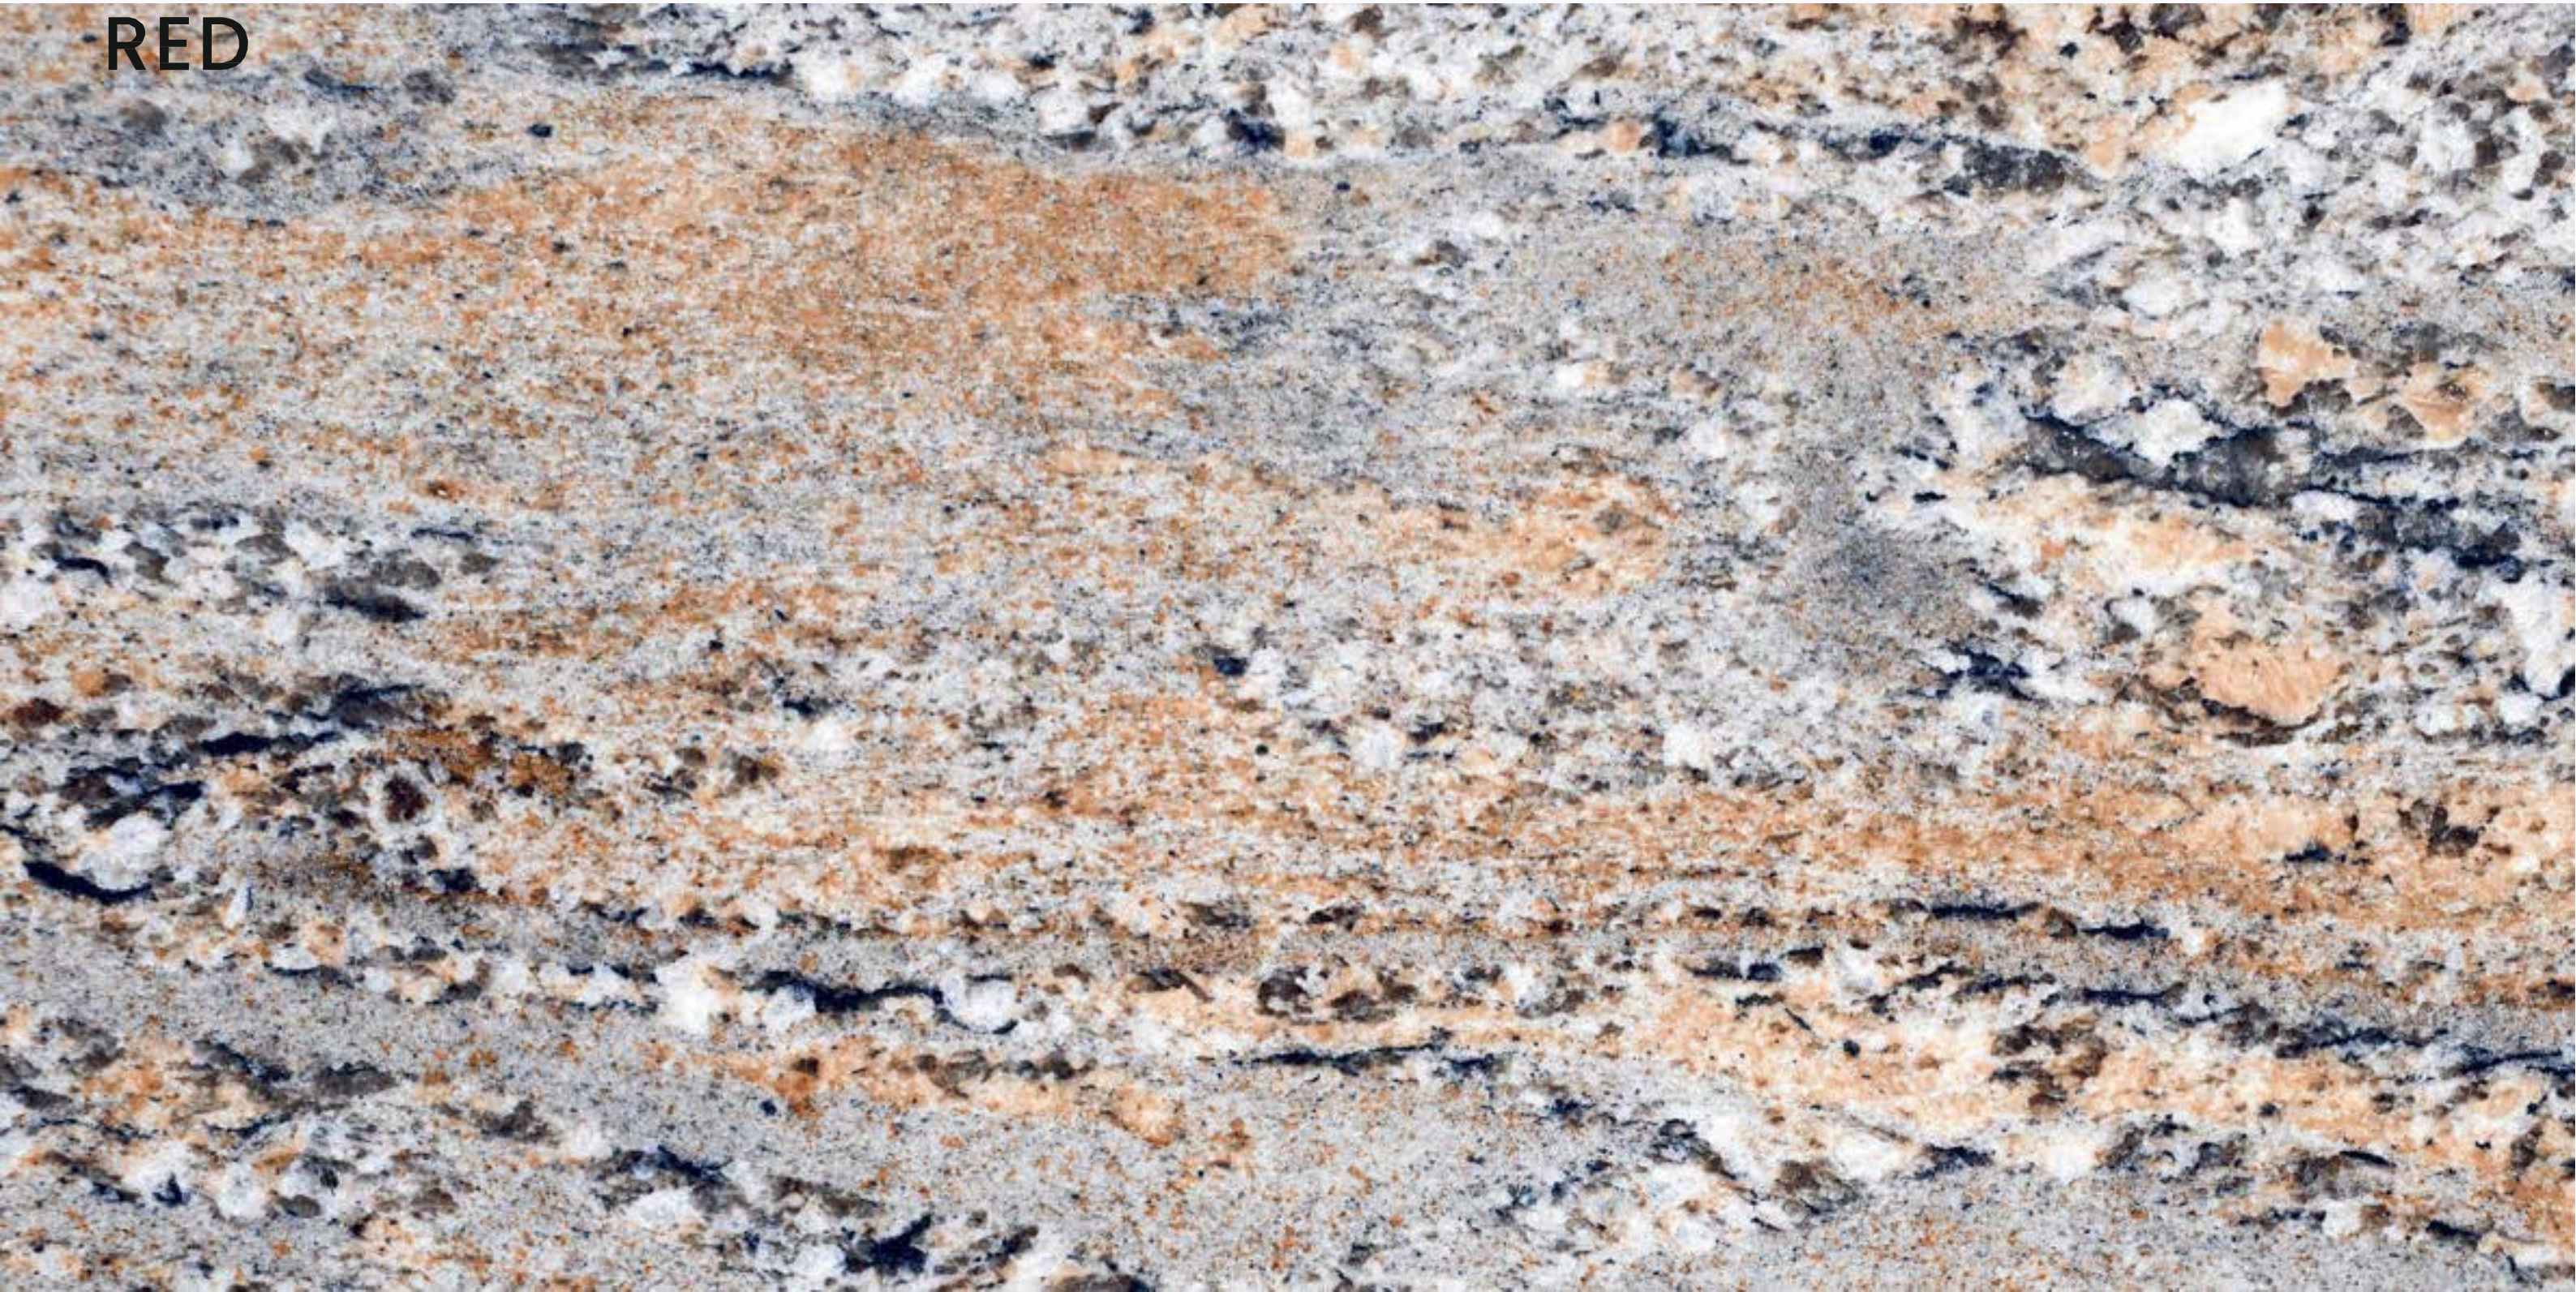

SIZE
600x
1200MM

Series
GLOSSY

Random
03

ALASKA 705 BROWN

ALASKA 706
RED

ALASKA 706 RED

SIZE
600x
1200MM

Series
GLOSSY