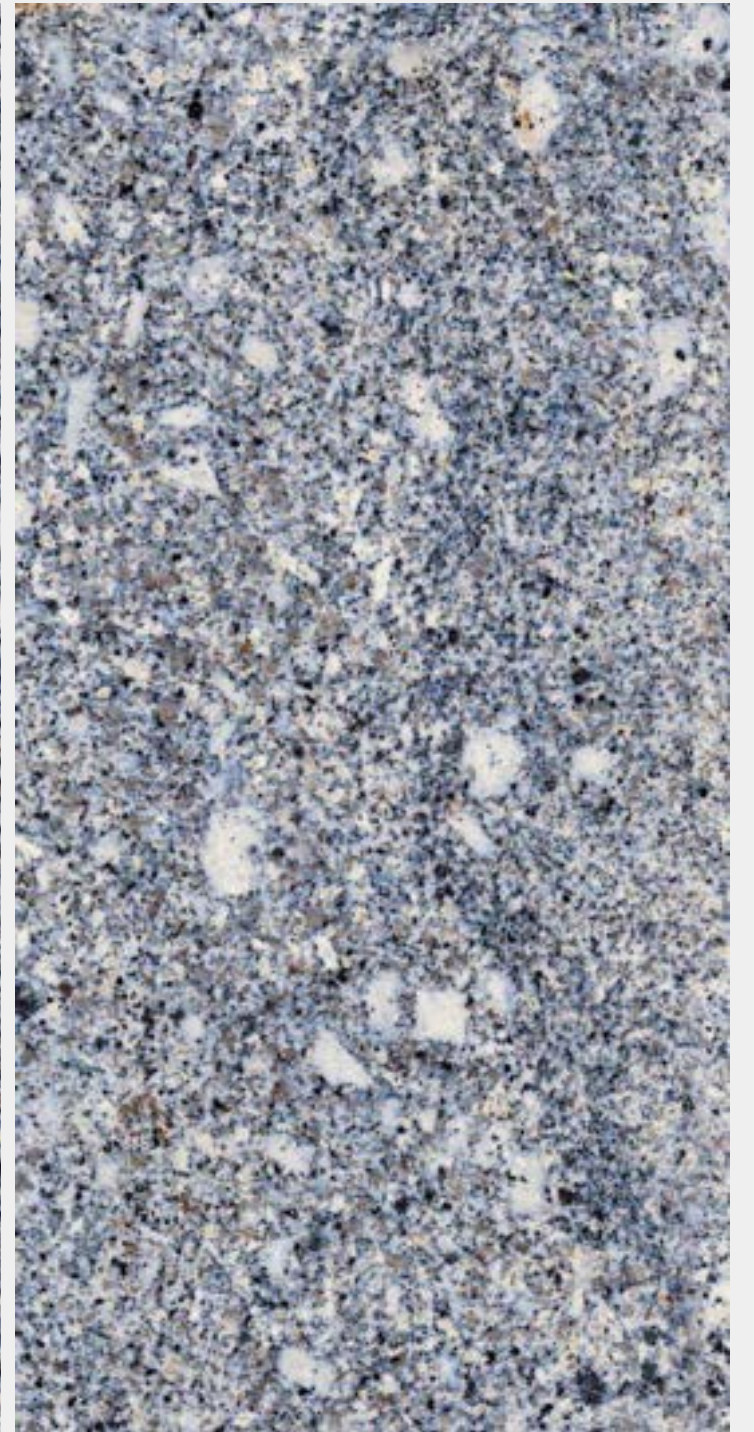

Random
03

ALASKA 701 BLUE

ALASKA 701
BROWN

ALASKA 701 BROWN

SIZE
600x
1200MM

Series
GLOSSY

Random
03

ALASKA 701 BROWN