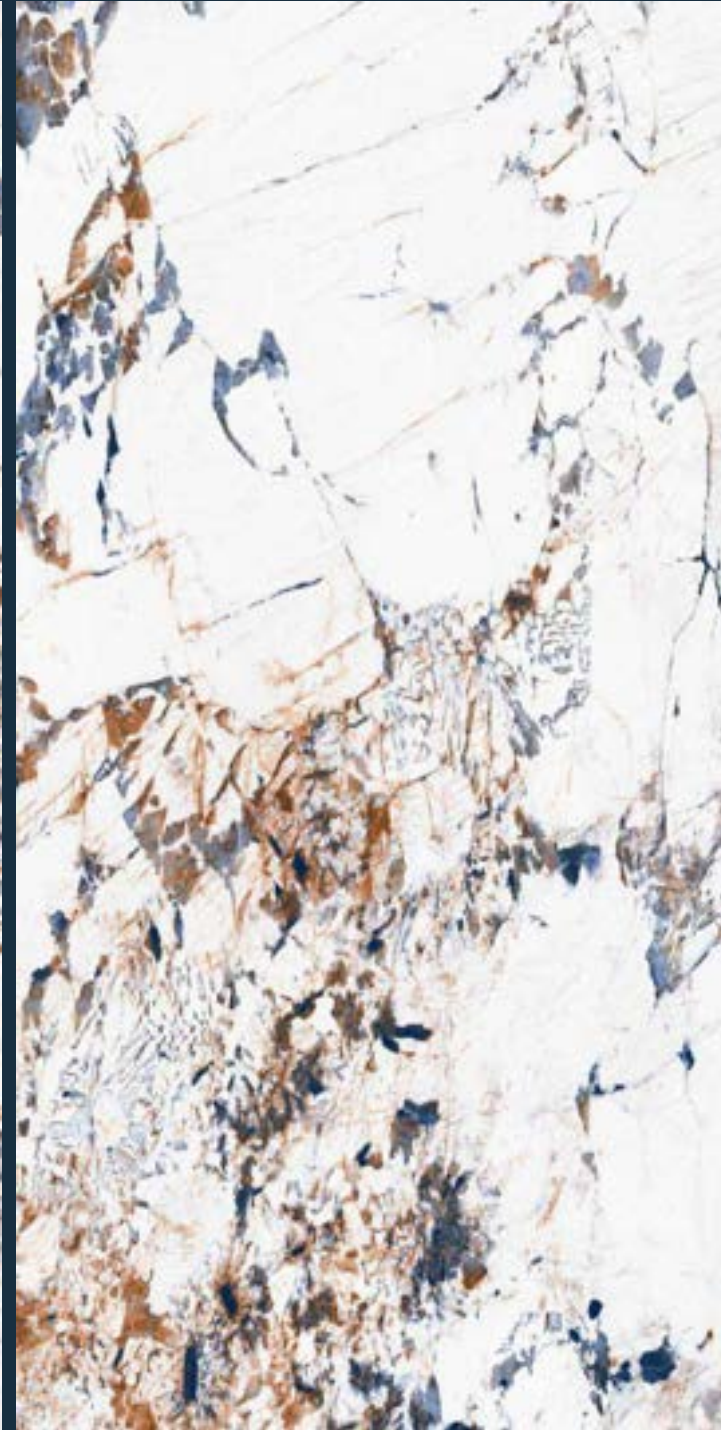

ALASKA 703 BLUE

SIZE
600x
1200MM

Series
GLOSSY

Random
03