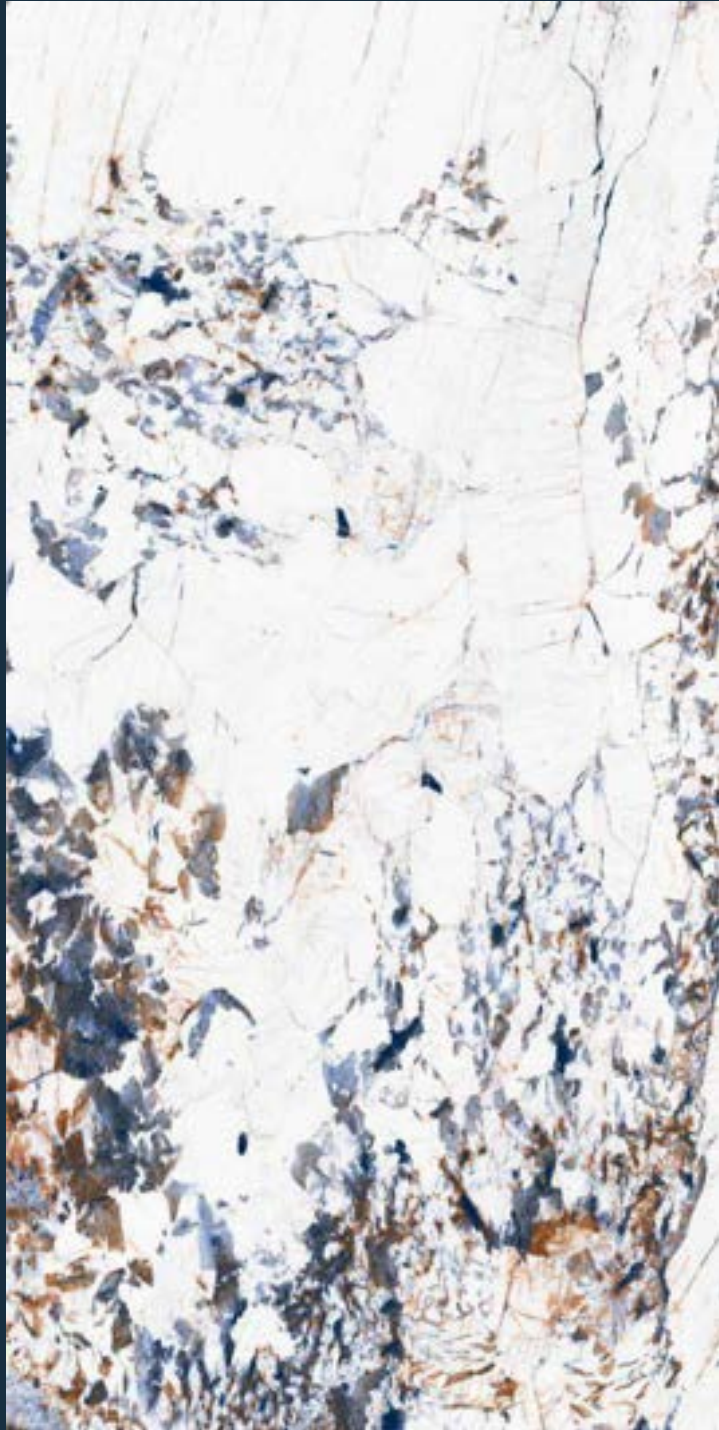

ALASKA 703 BLUE

SIZE
600x
1200MM

Series
GLOSSY

Random
03