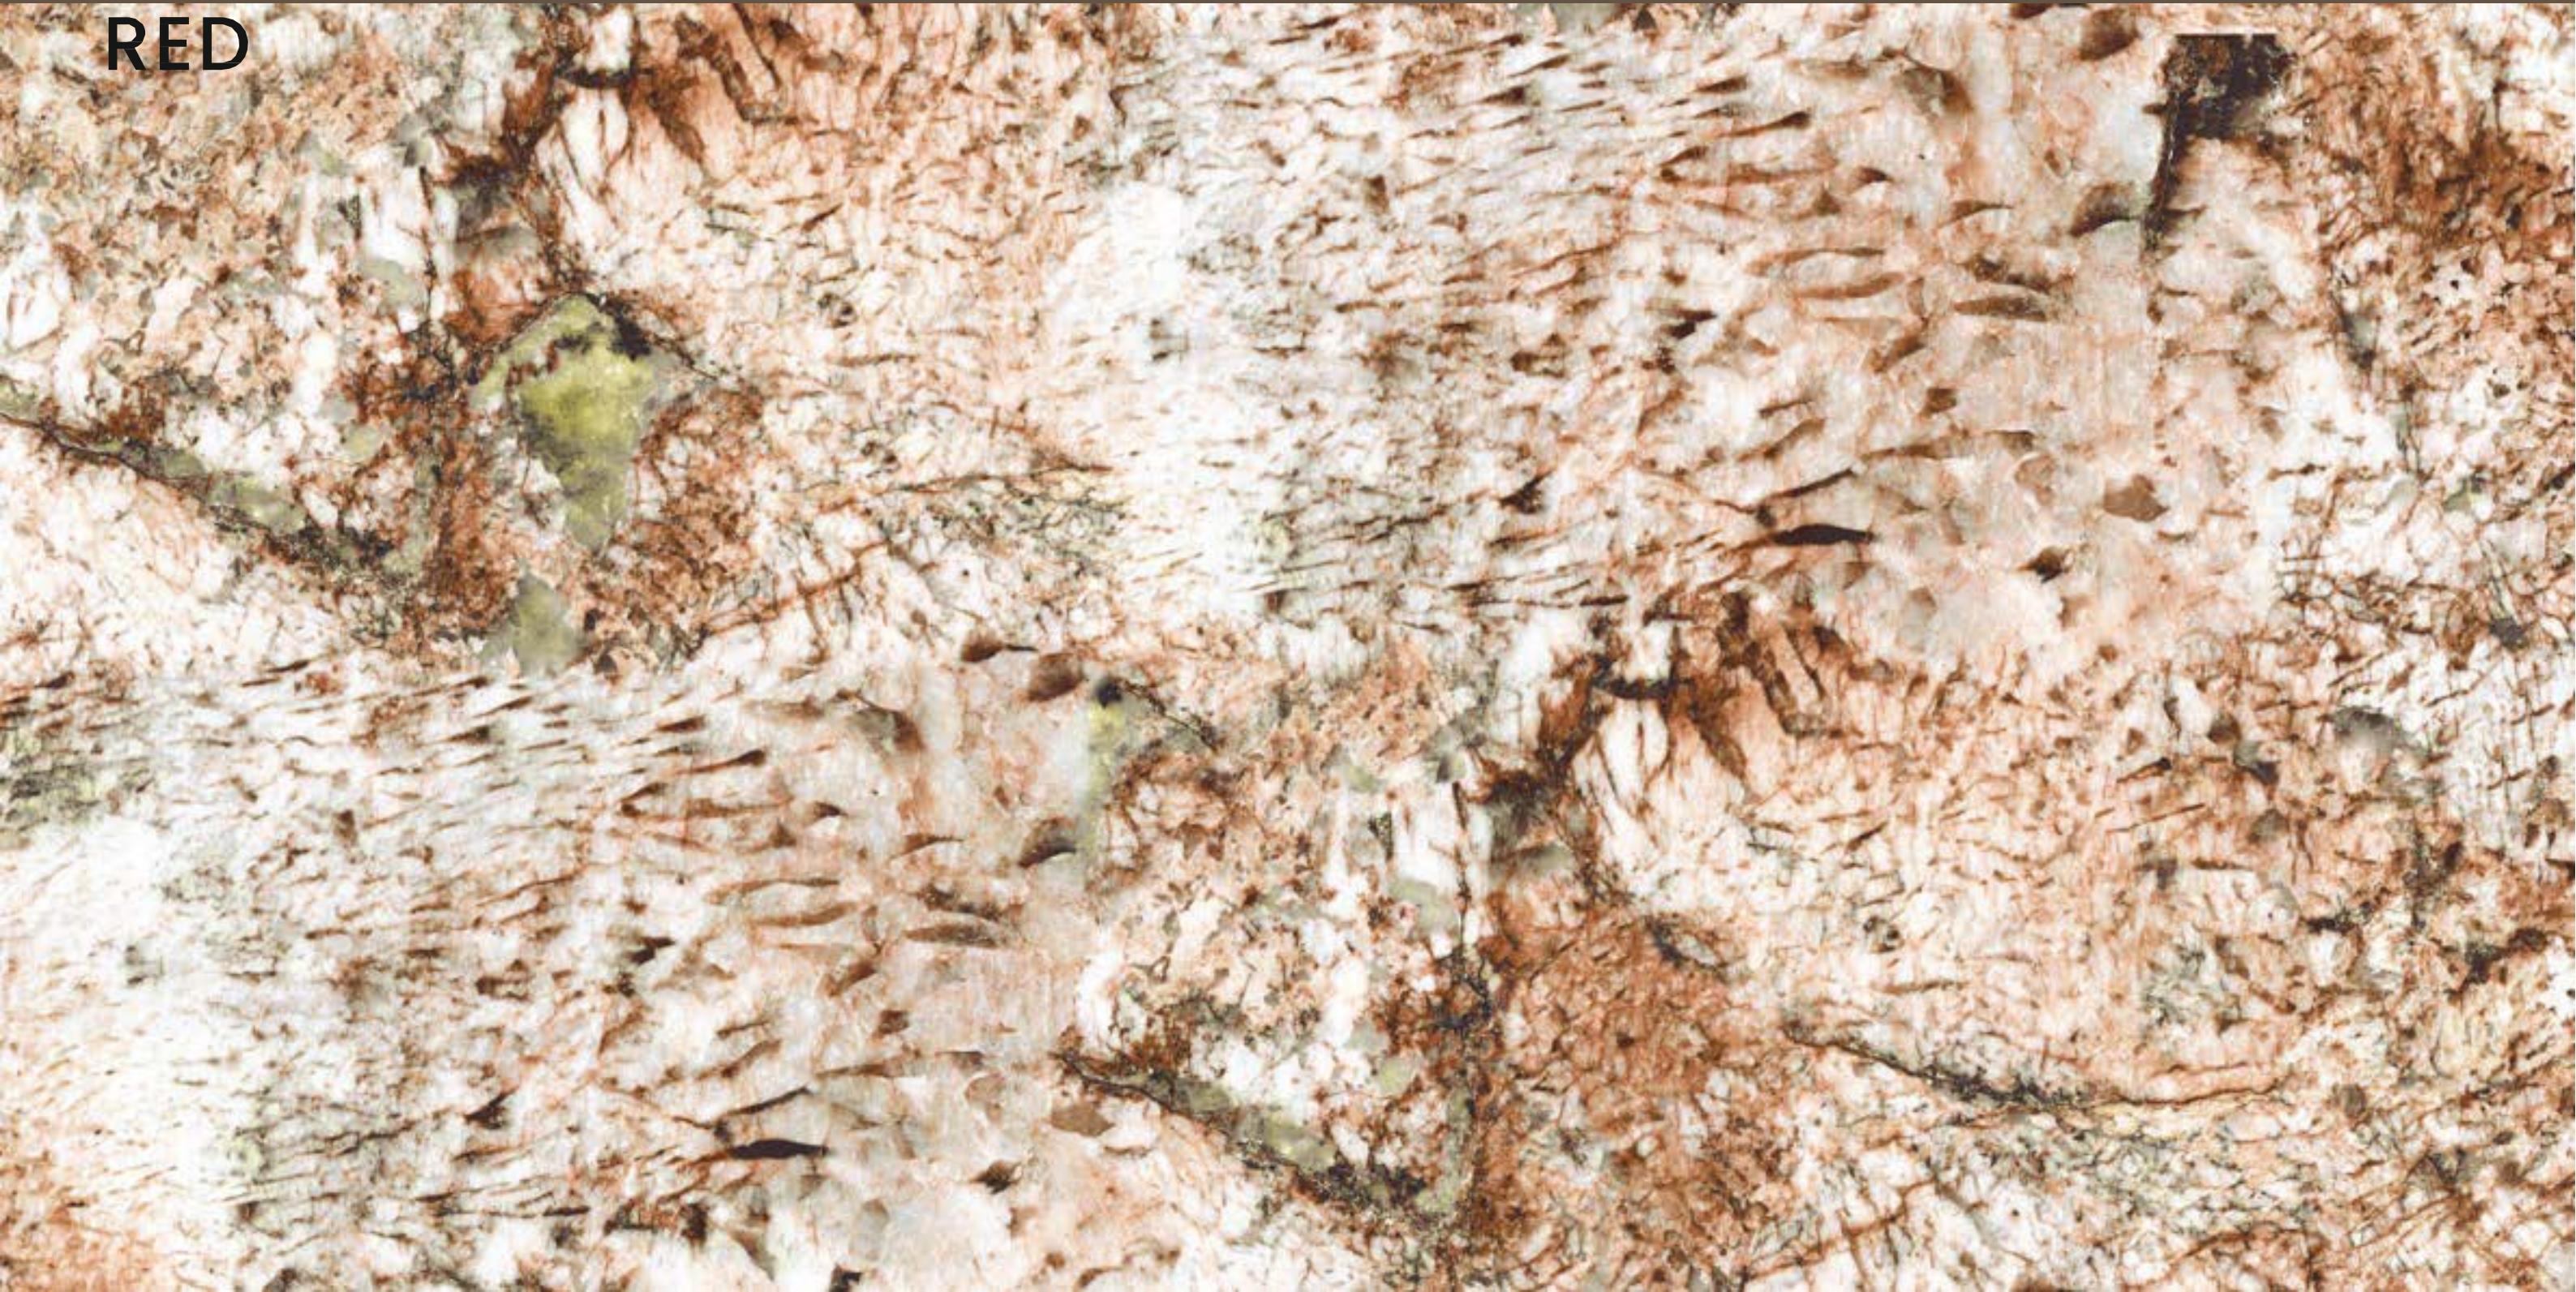

ALASKA 702
RED