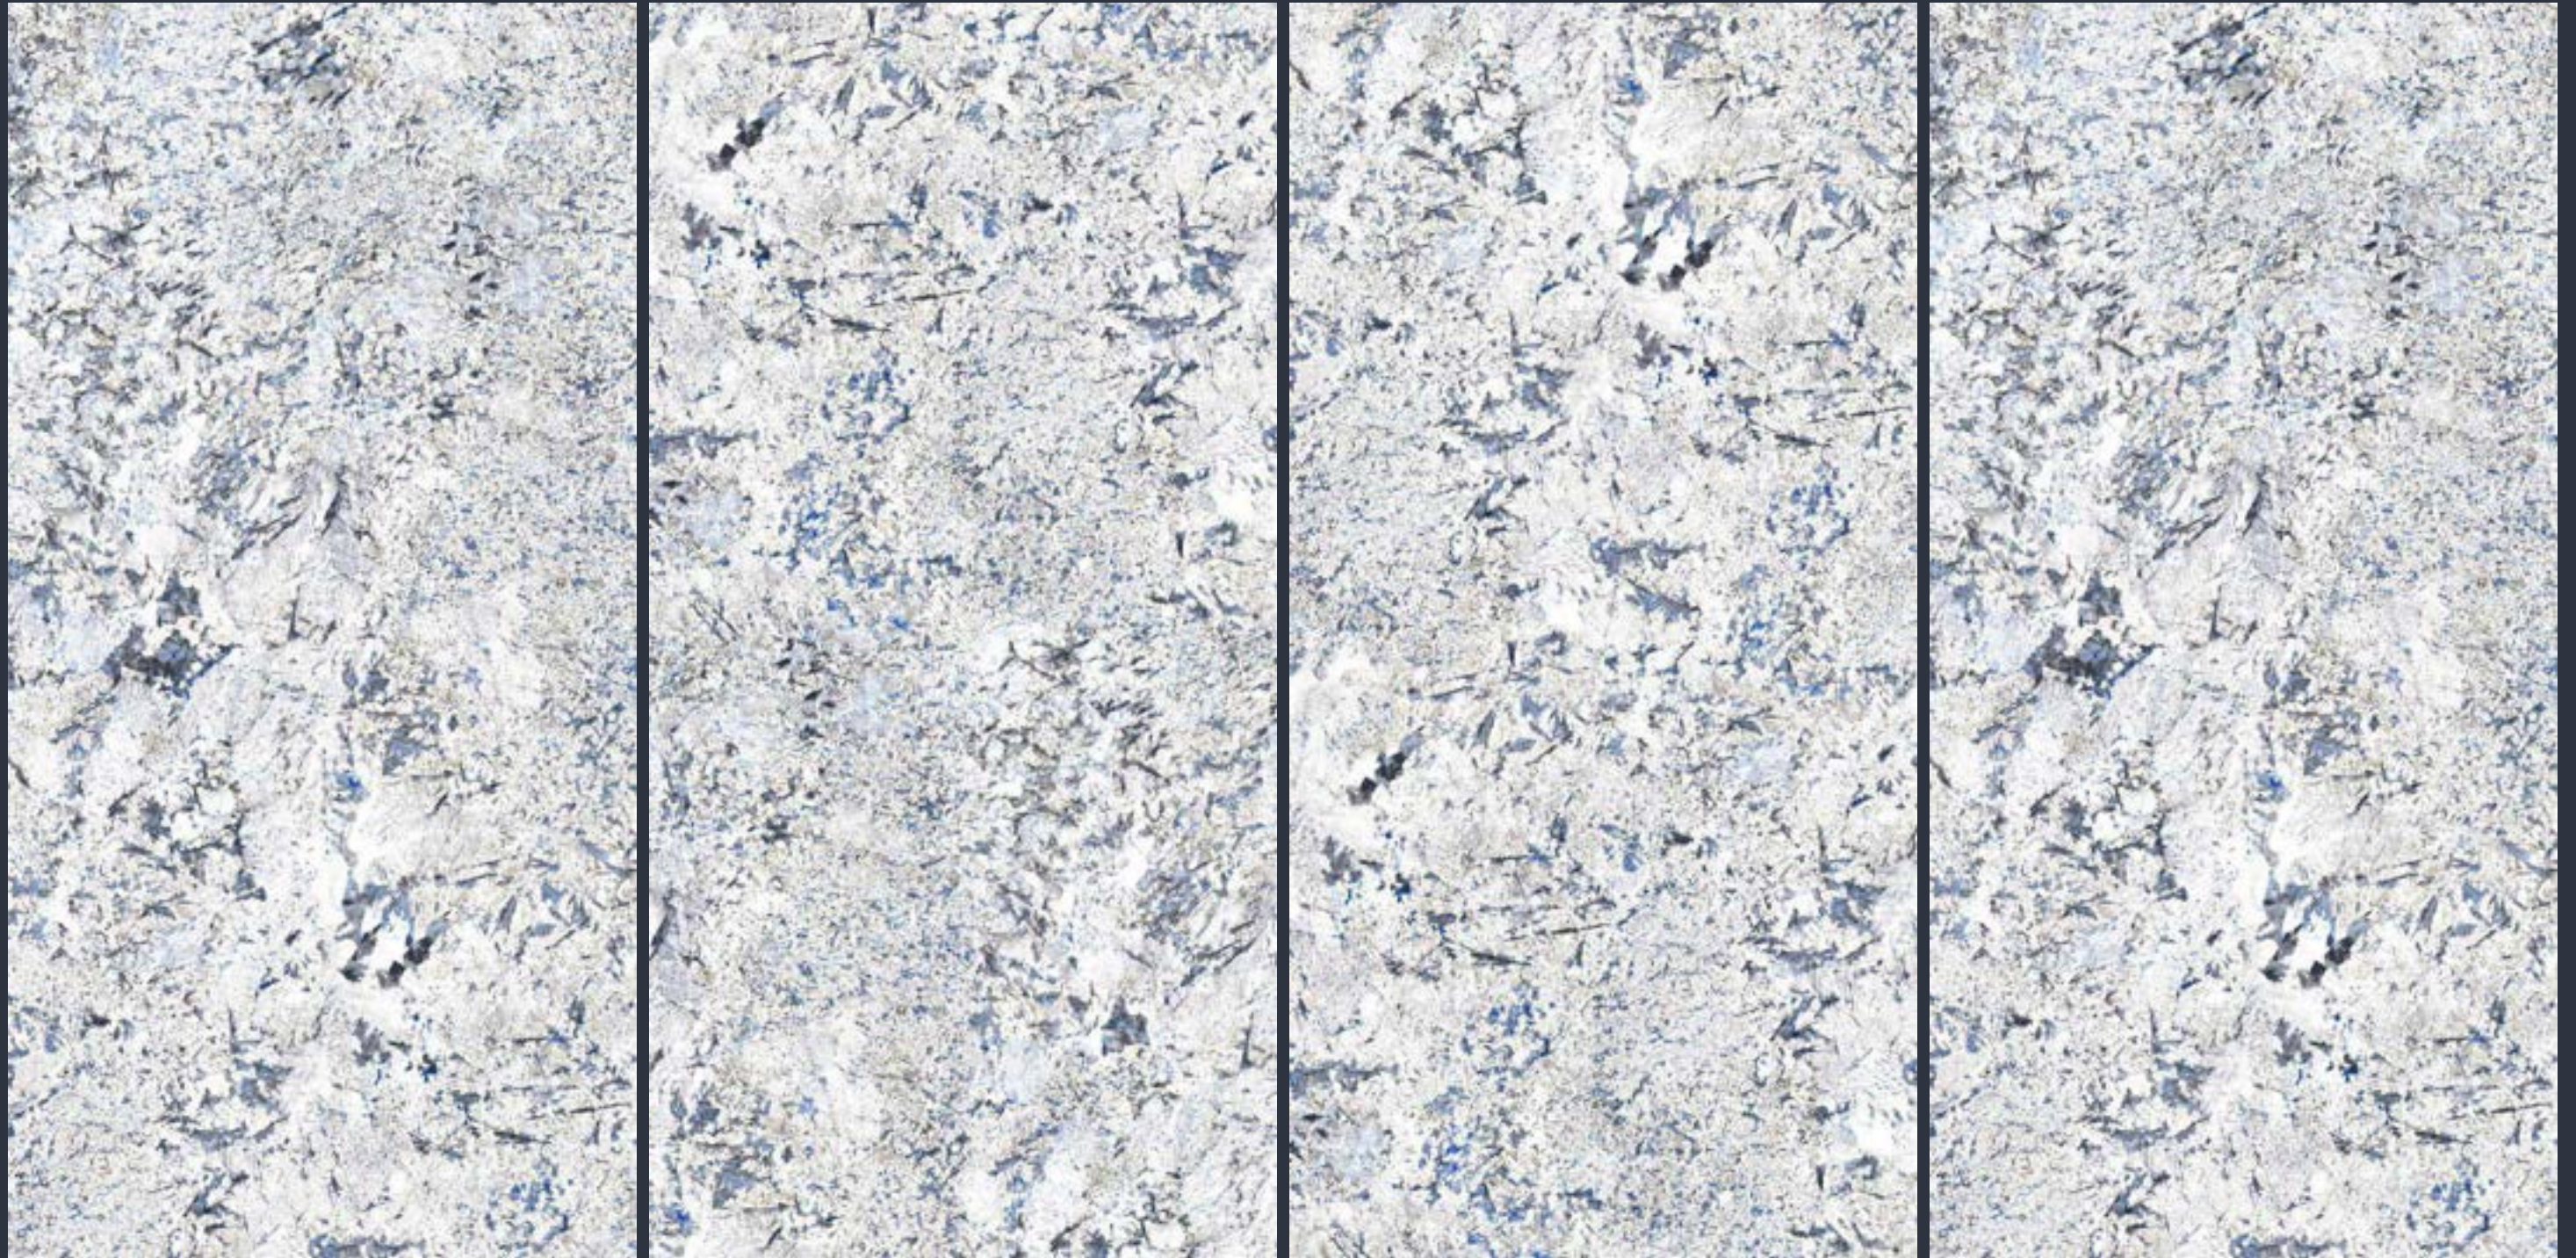

ALASKA 709 BLUE

SIZE
600x
1200MM

Series
GLOSSY

Random
03