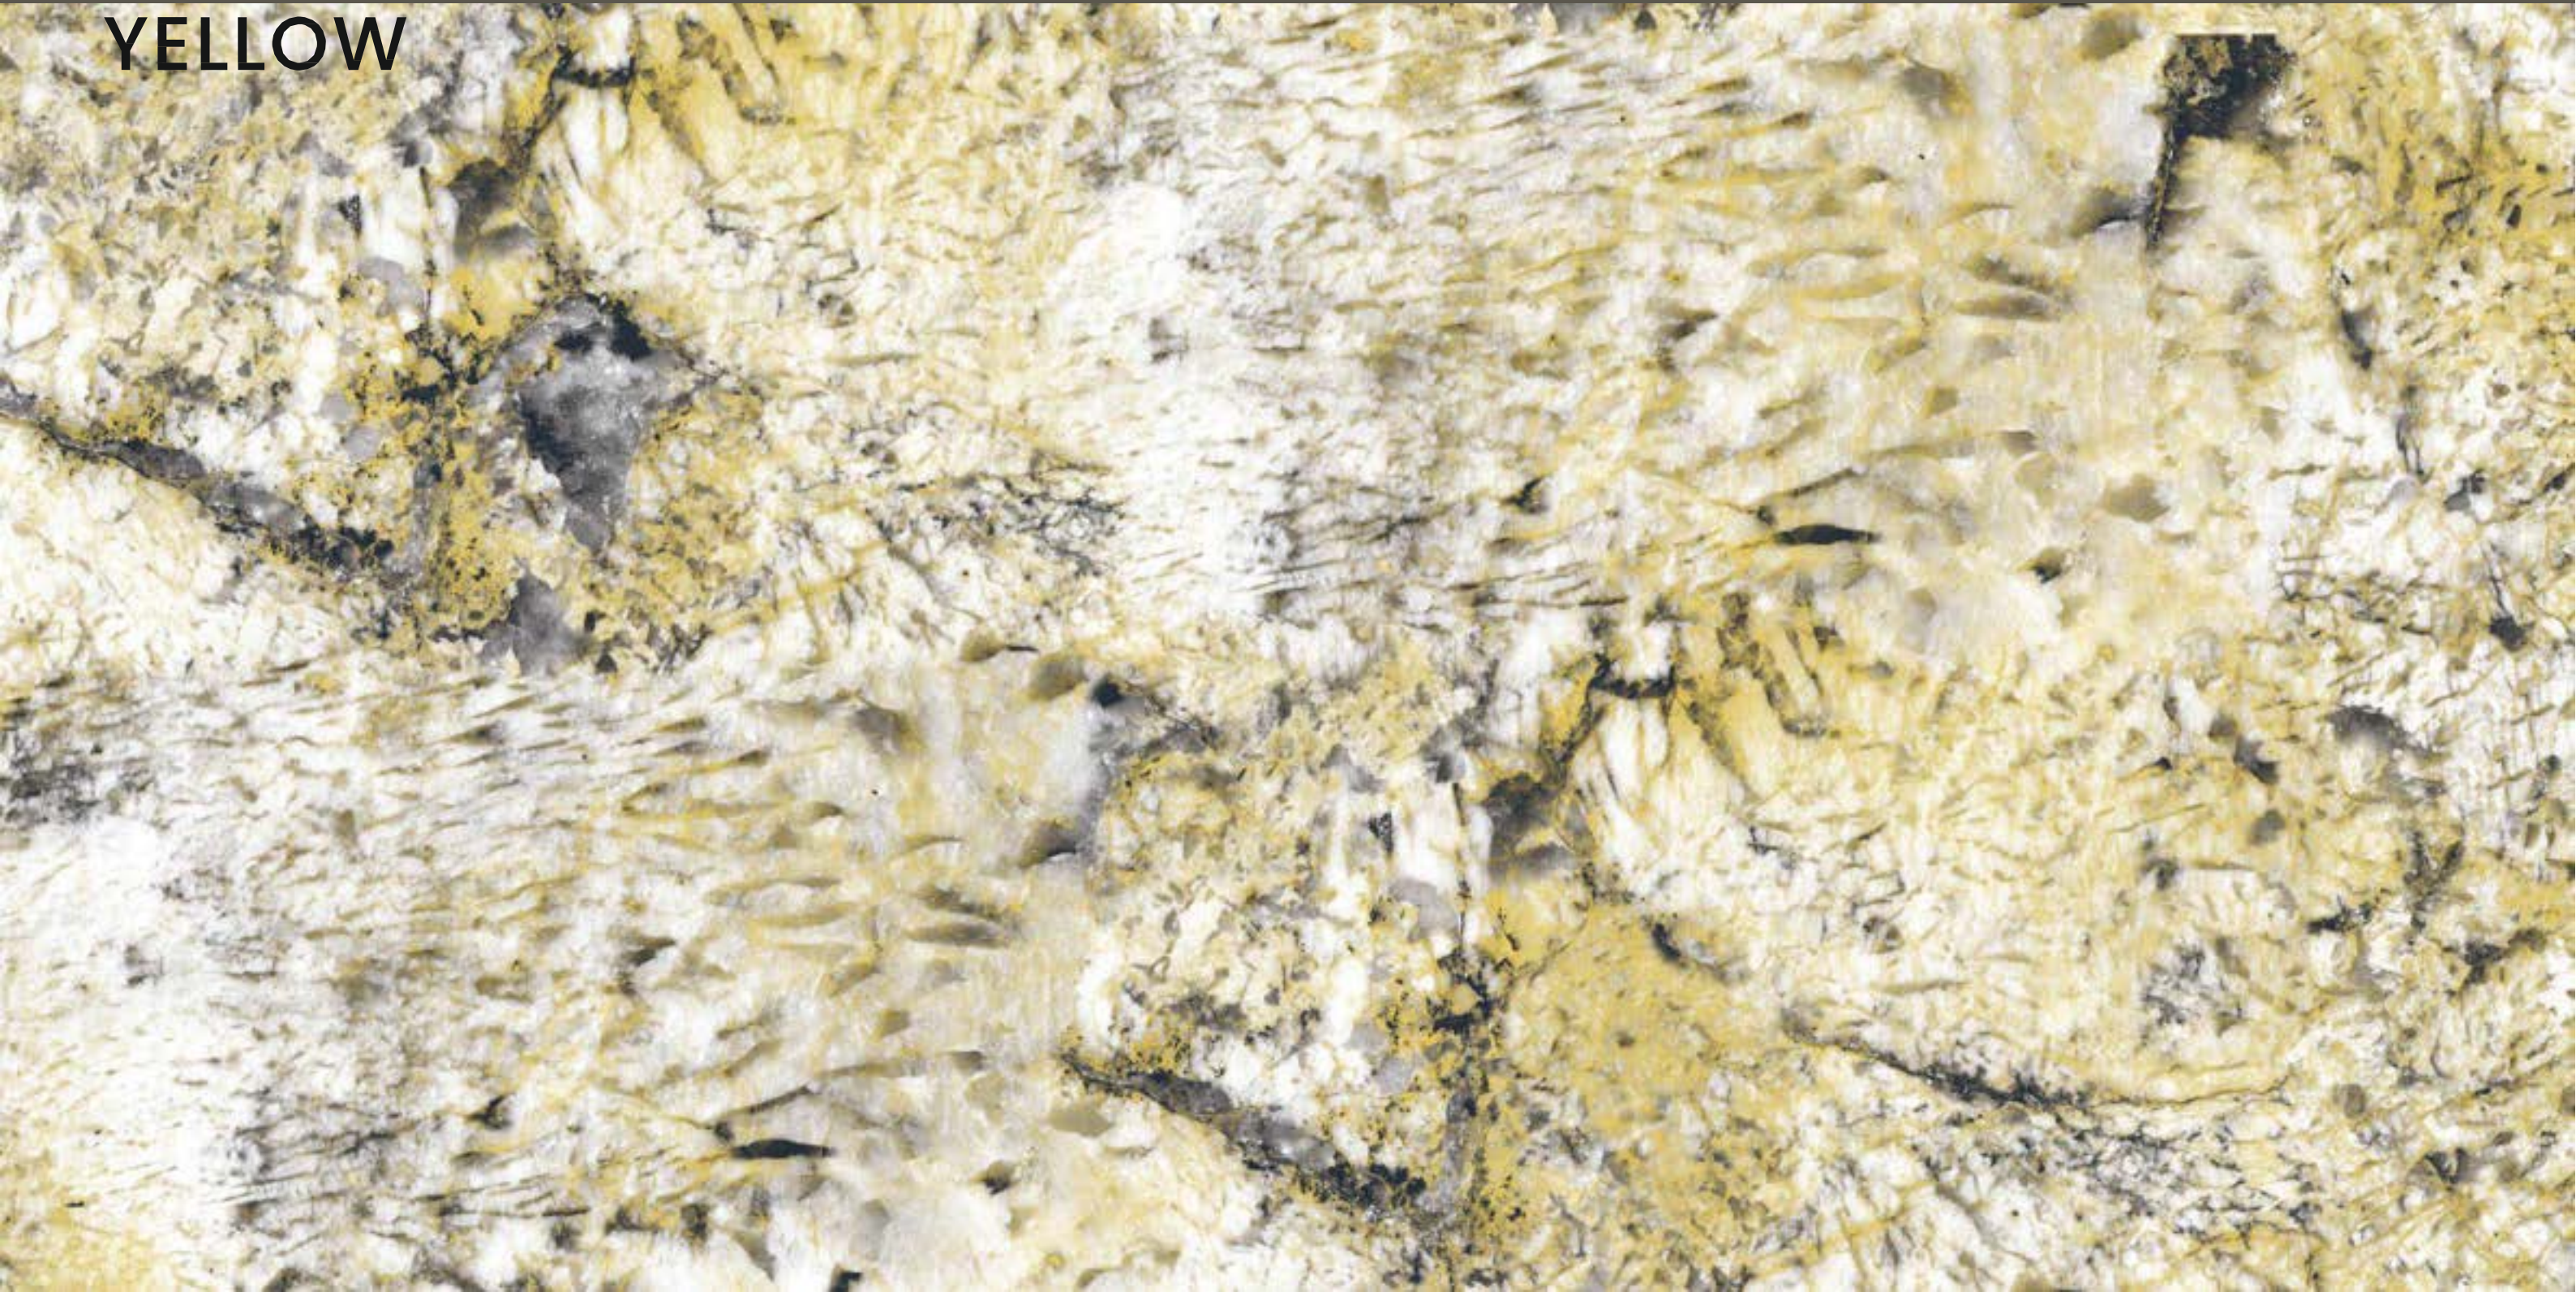

ALASKA 702
RED

ALASKA 702 RED

SIZE
600x
1200MM

Series
GLOSSY

Random
03

ALASKA 702 RED

ALASKA 702
YELLOW

ALASKA 702 YELLOW