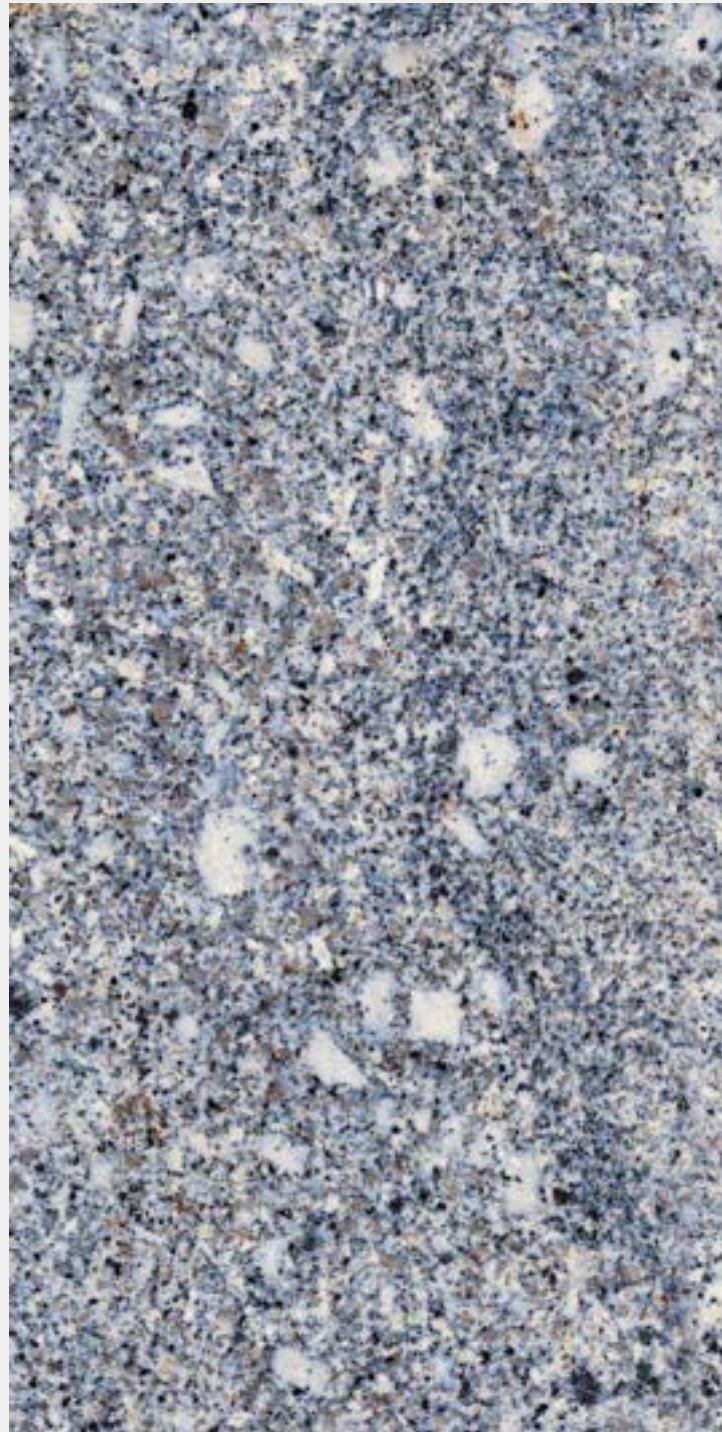

Random
03

ALASKA 701 BLUE

ALASKA 701
BROWN

ALASKA 701 BROWN

SIZE
600x
1200MM

Series
GLOSSY

Random
03

ALASKA 701 BROWN