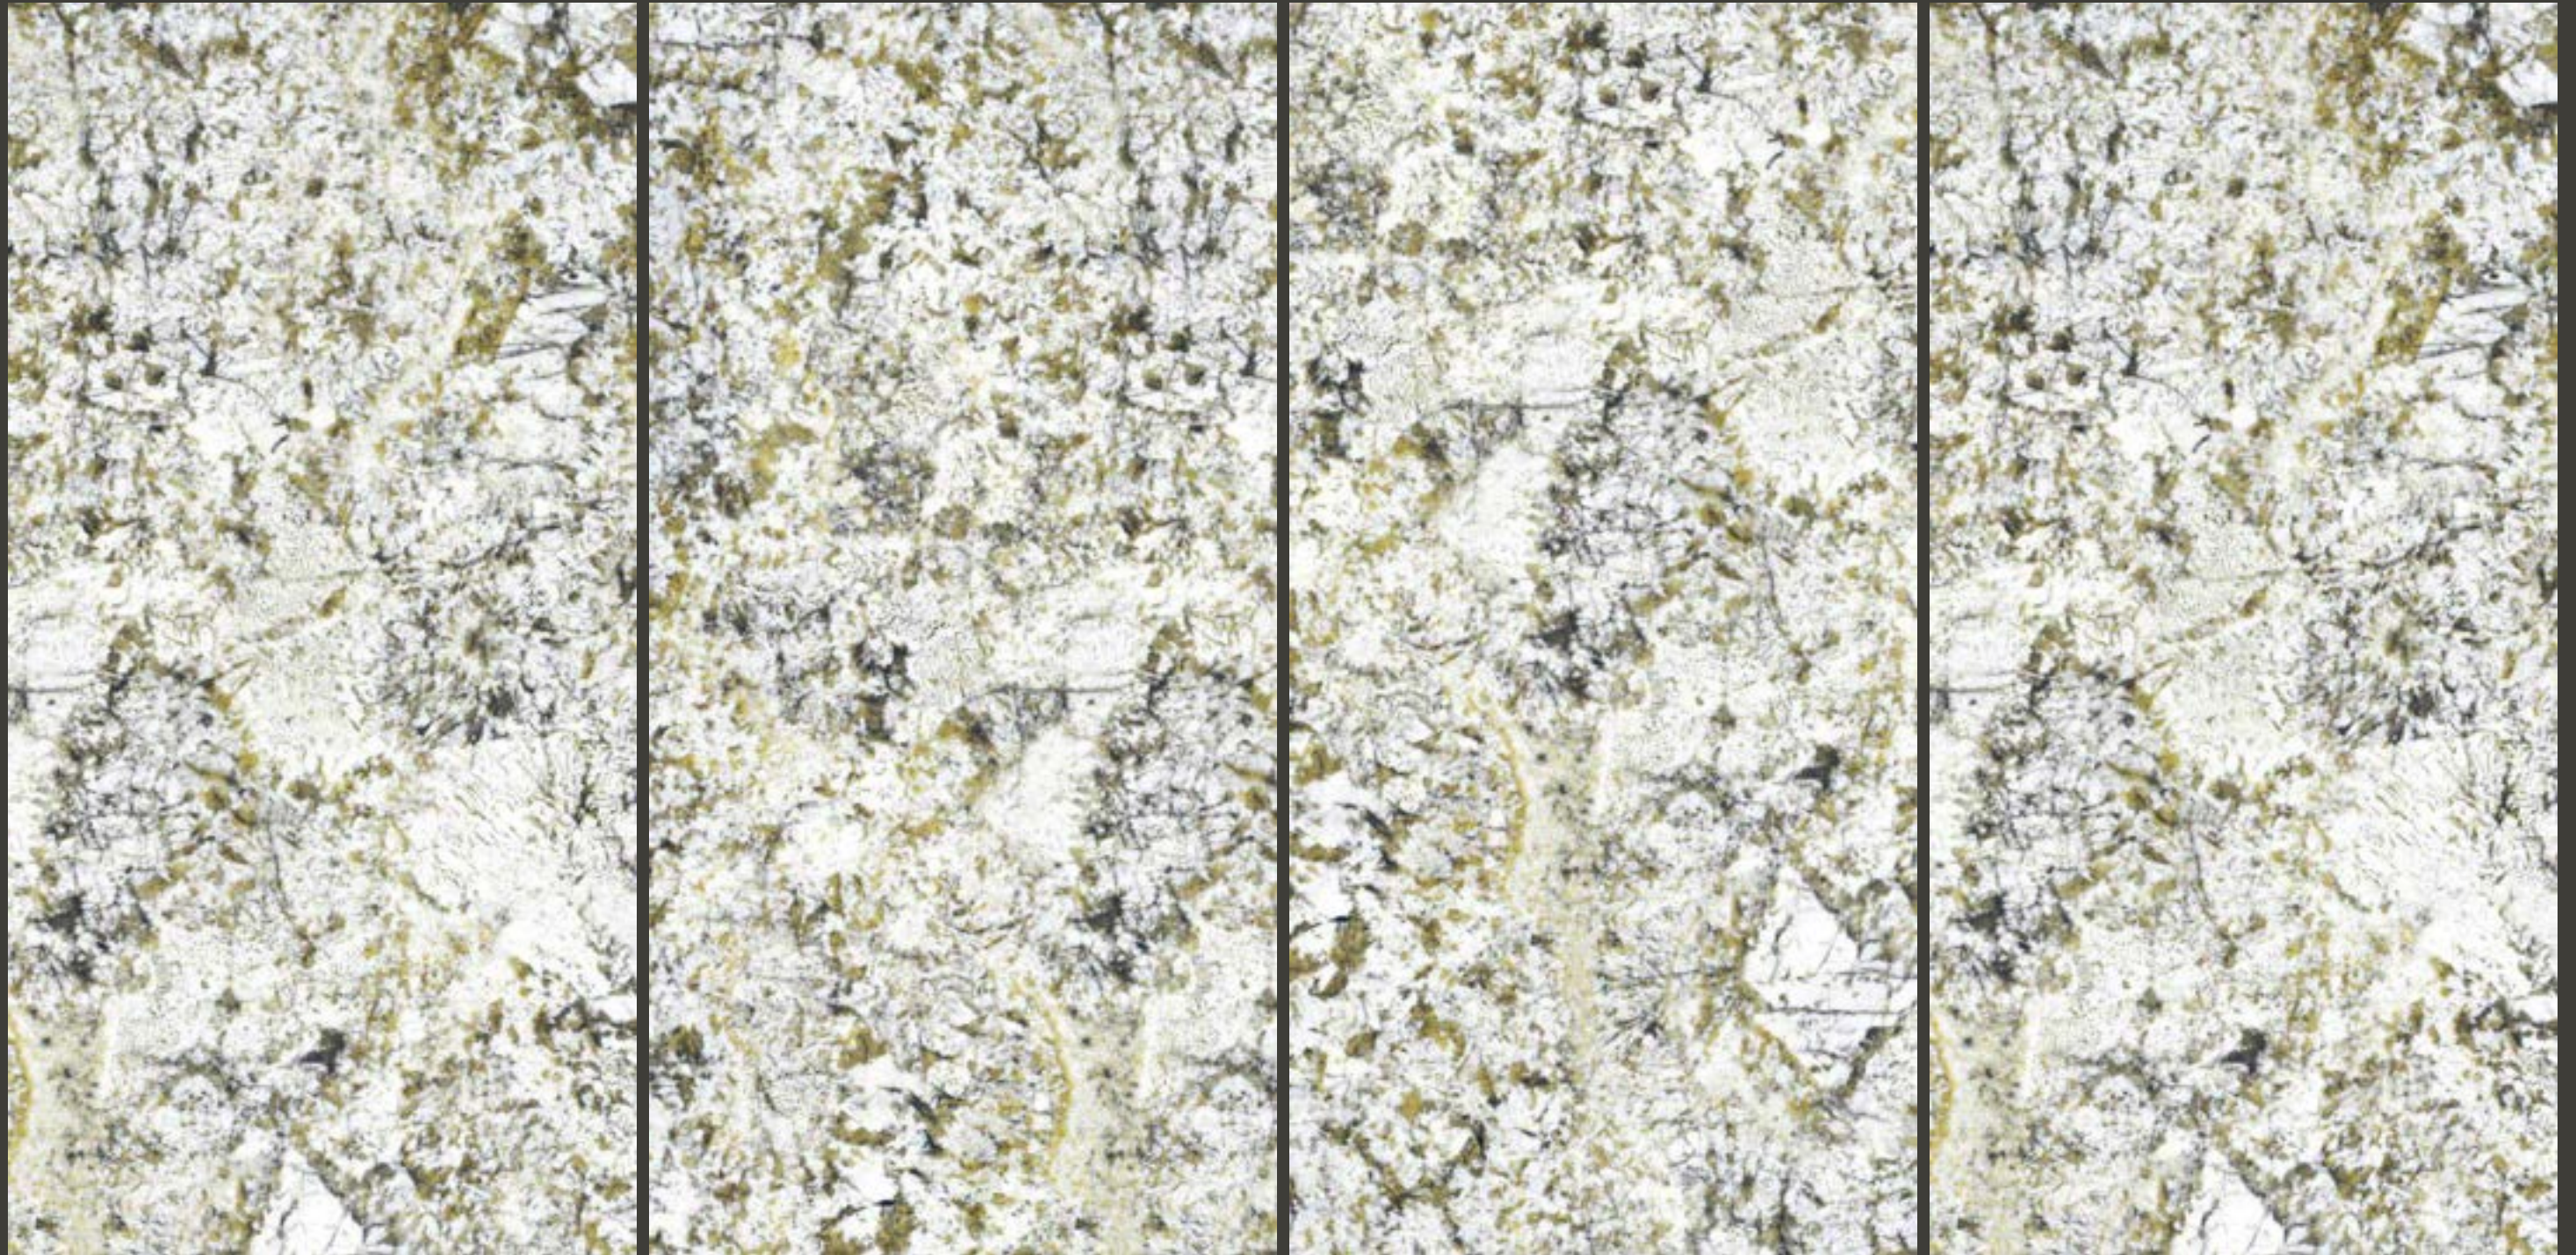

ALASKA 708
GREEN

ALASKA 708 GREEN

SIZE
600x
1200MM

Series
GLOSSY

Random
03

ALASKA 708 GREEN

ALASKA 708
RED

ALASKA 708 RED