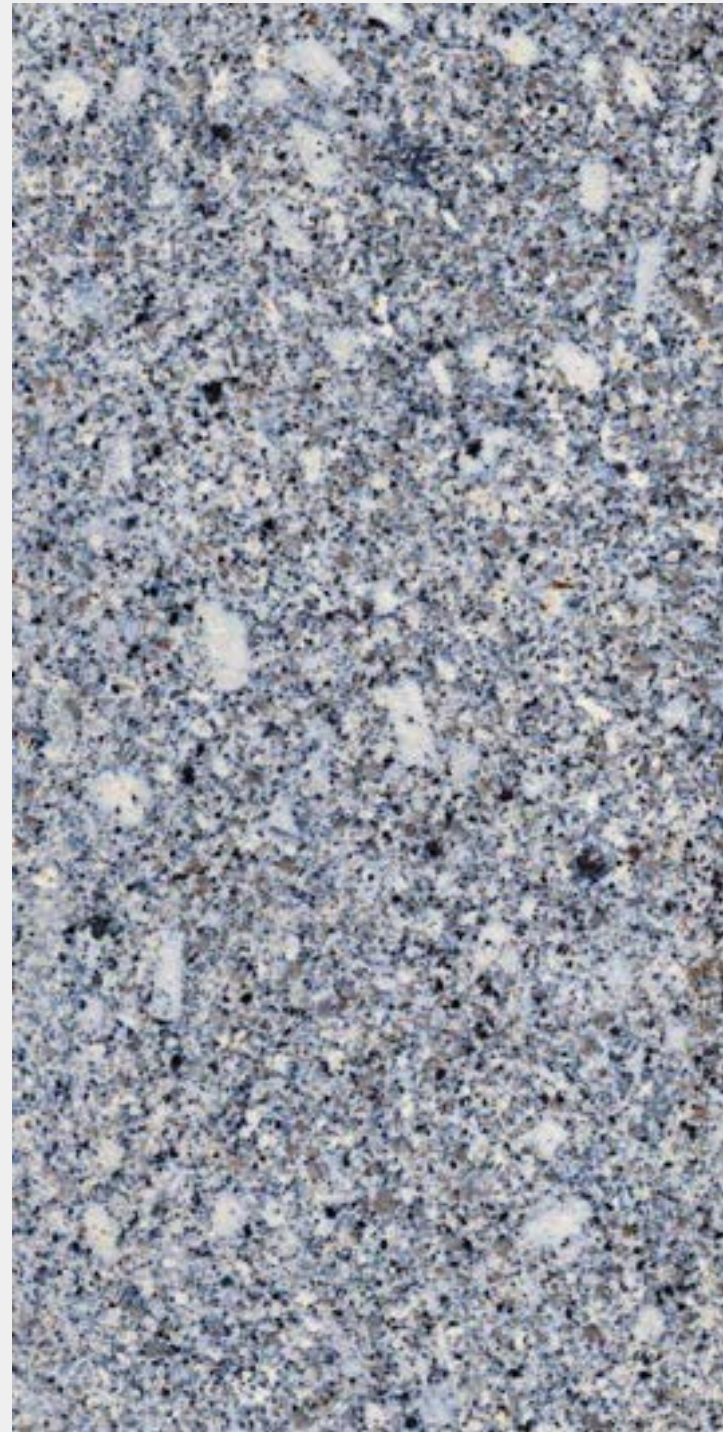

Random
03

ALASKA 701 BLUE

ALASKA 701
BROWN

ALASKA 701 BROWN

SIZE
600x
1200MM

Series
GLOSSY

Random
03

ALASKA 701 BROWN