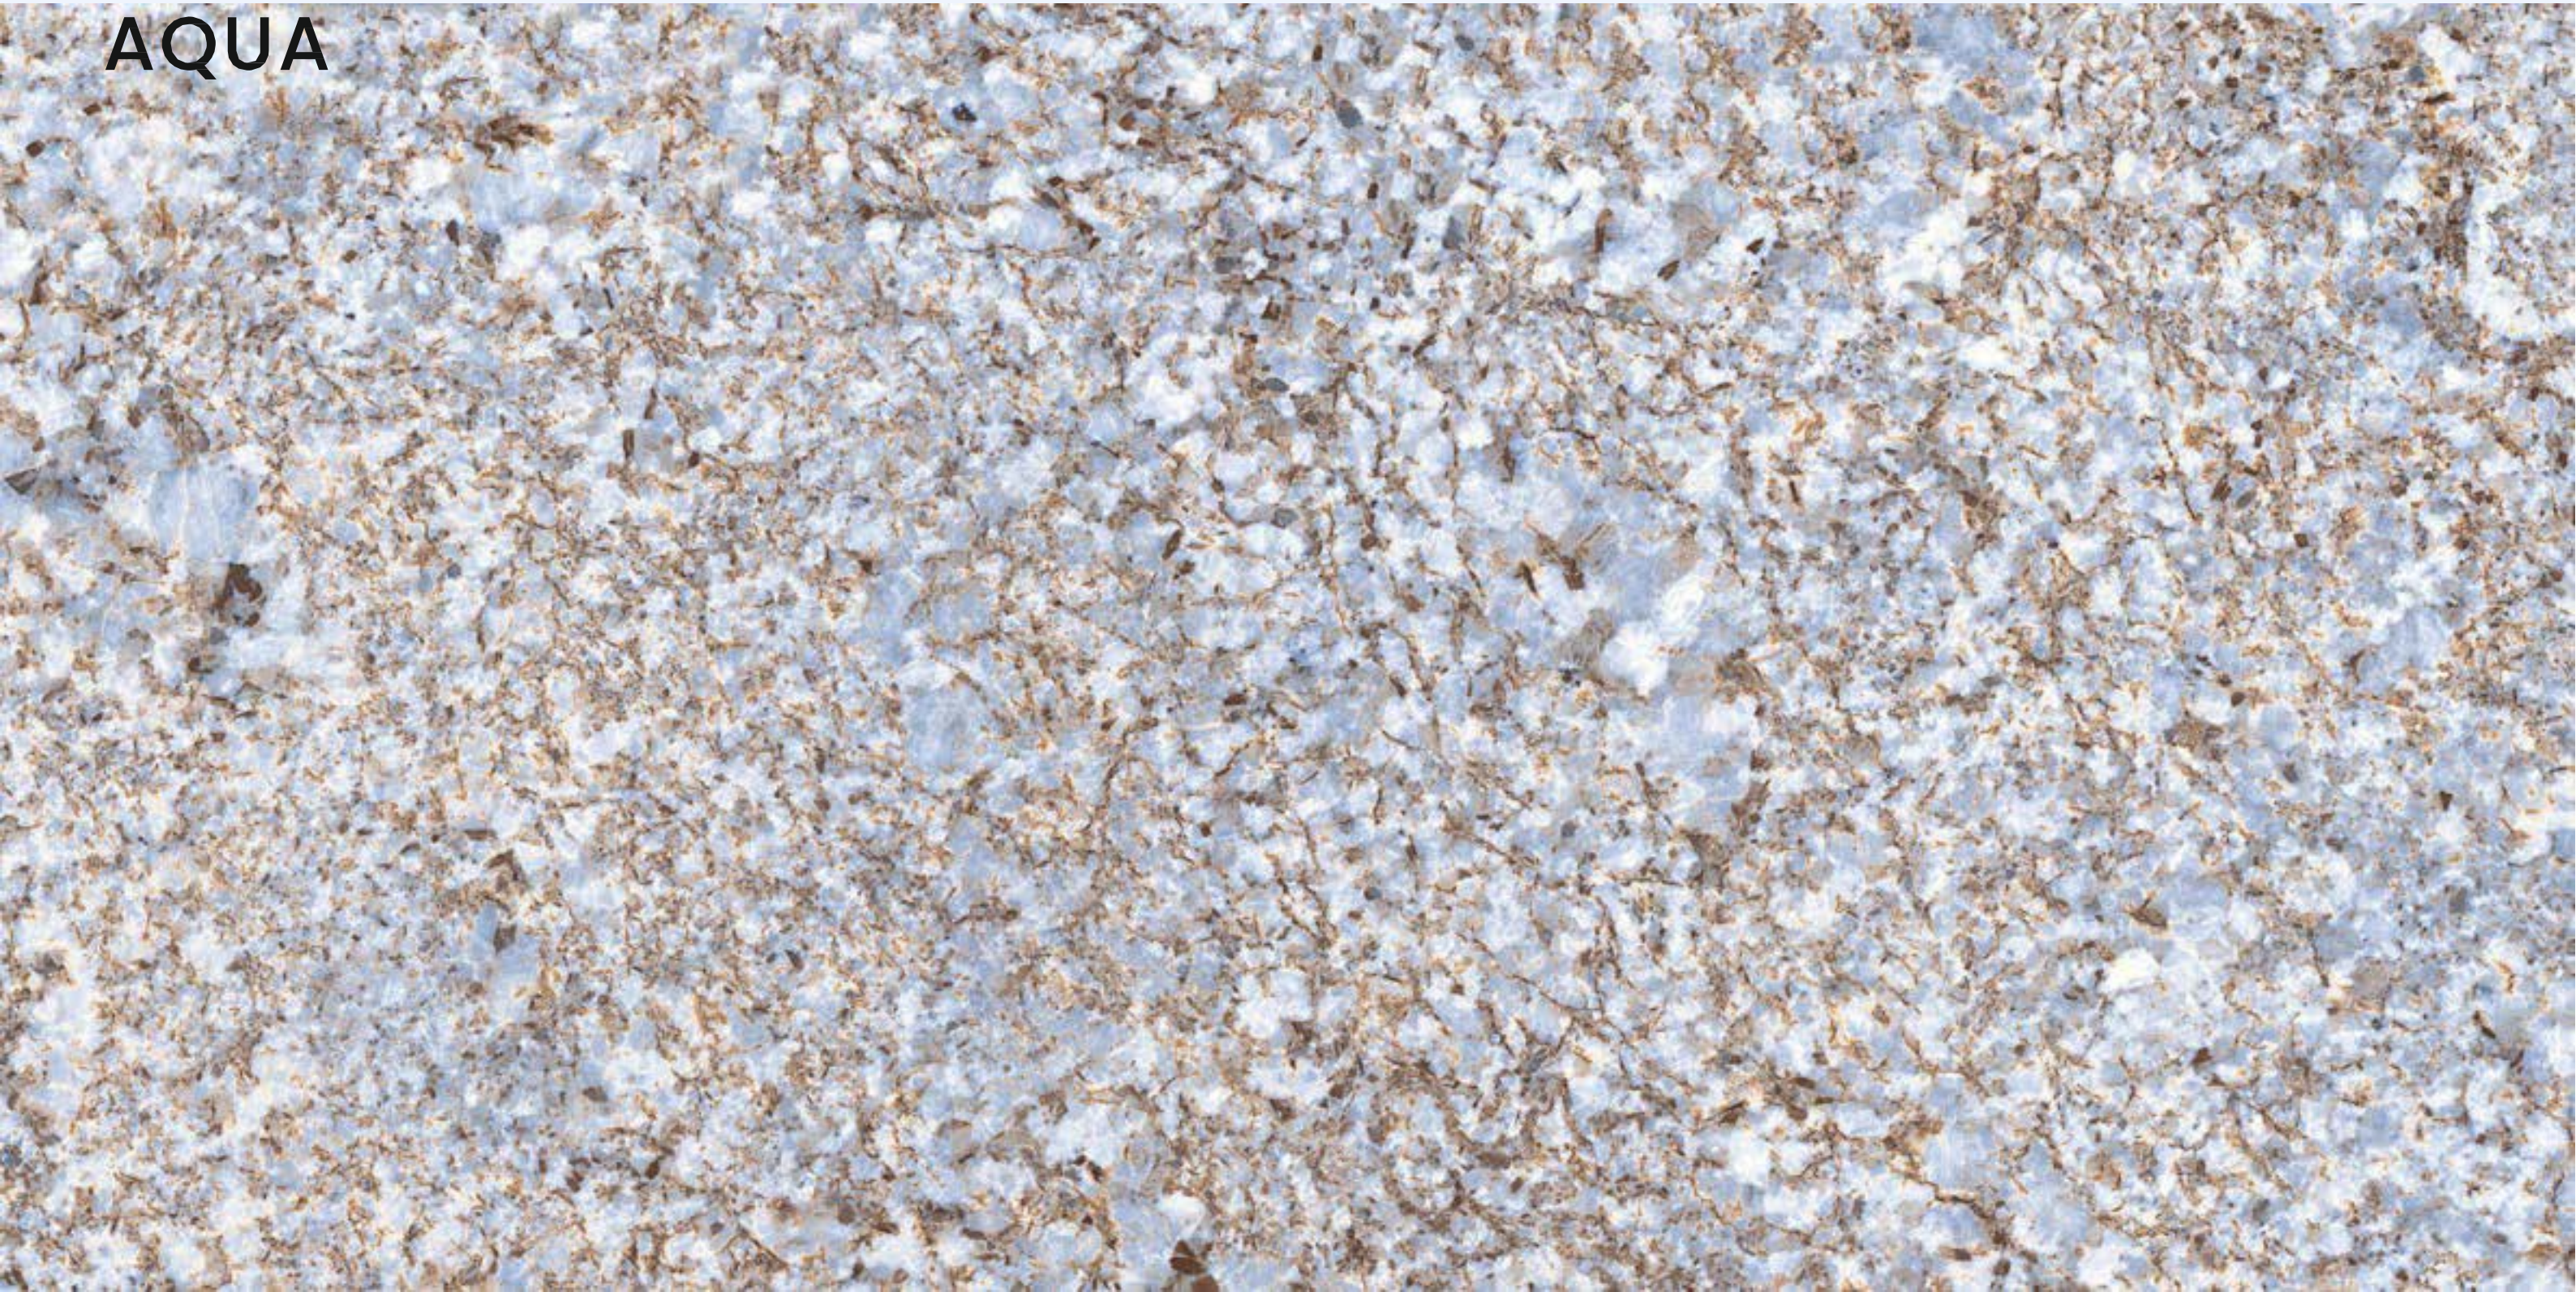

ALASKA 712
AQUA