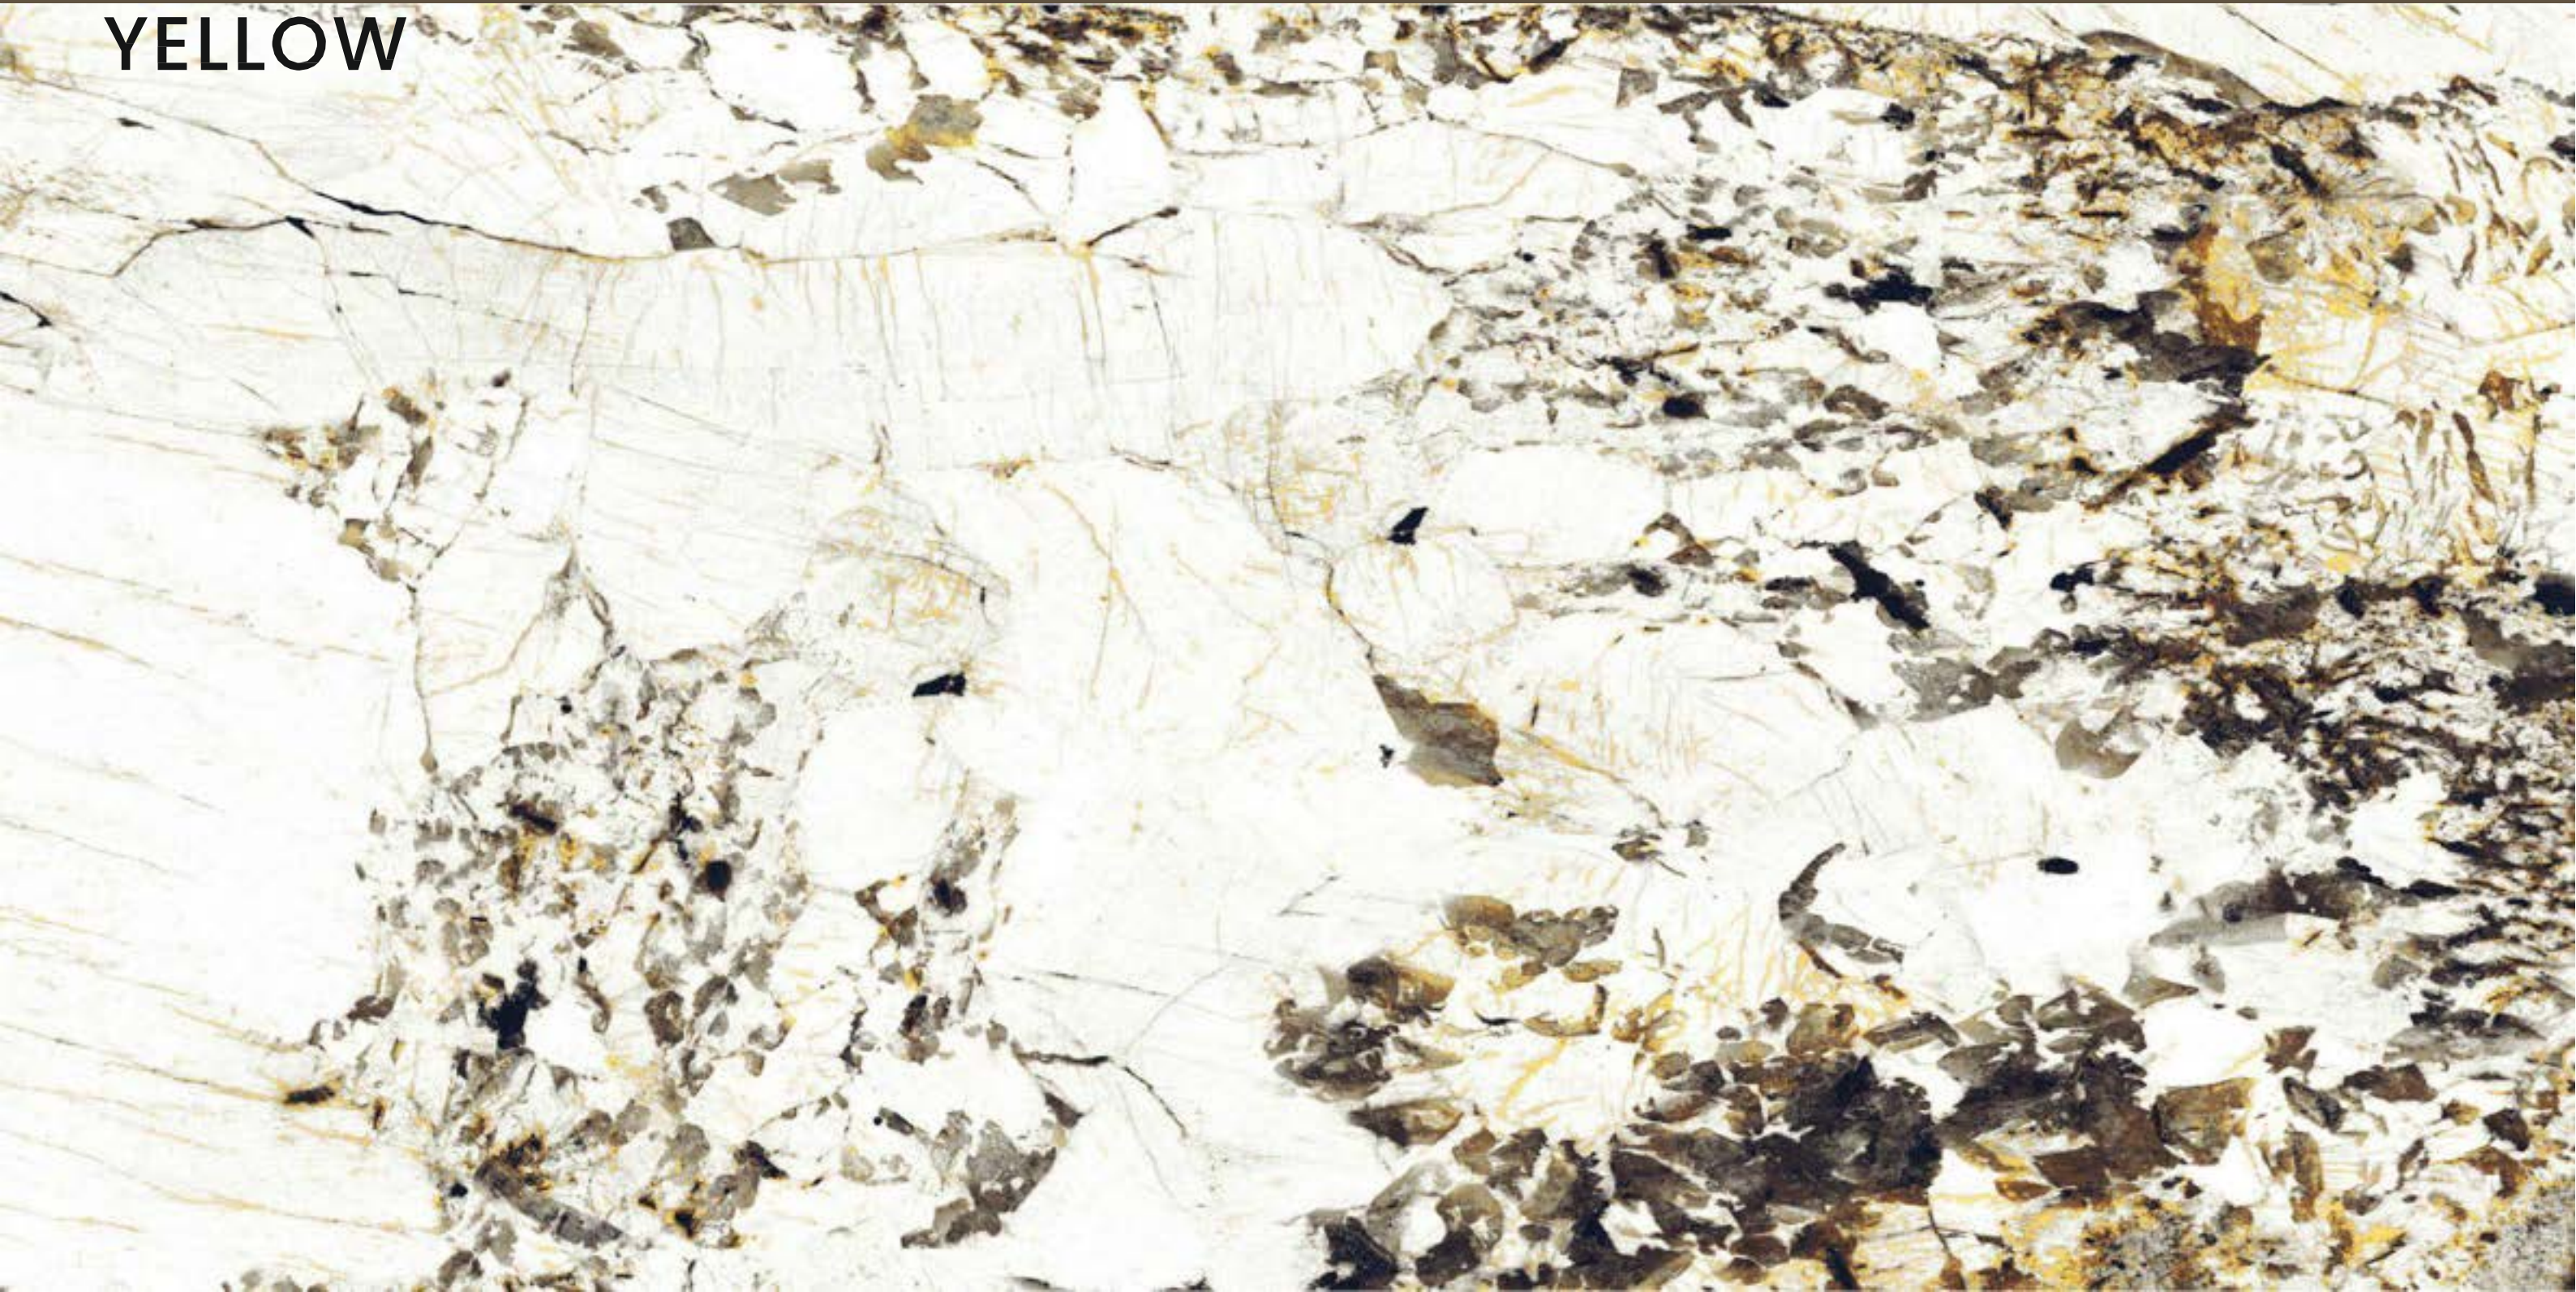

ALASKA 703
YELLOW