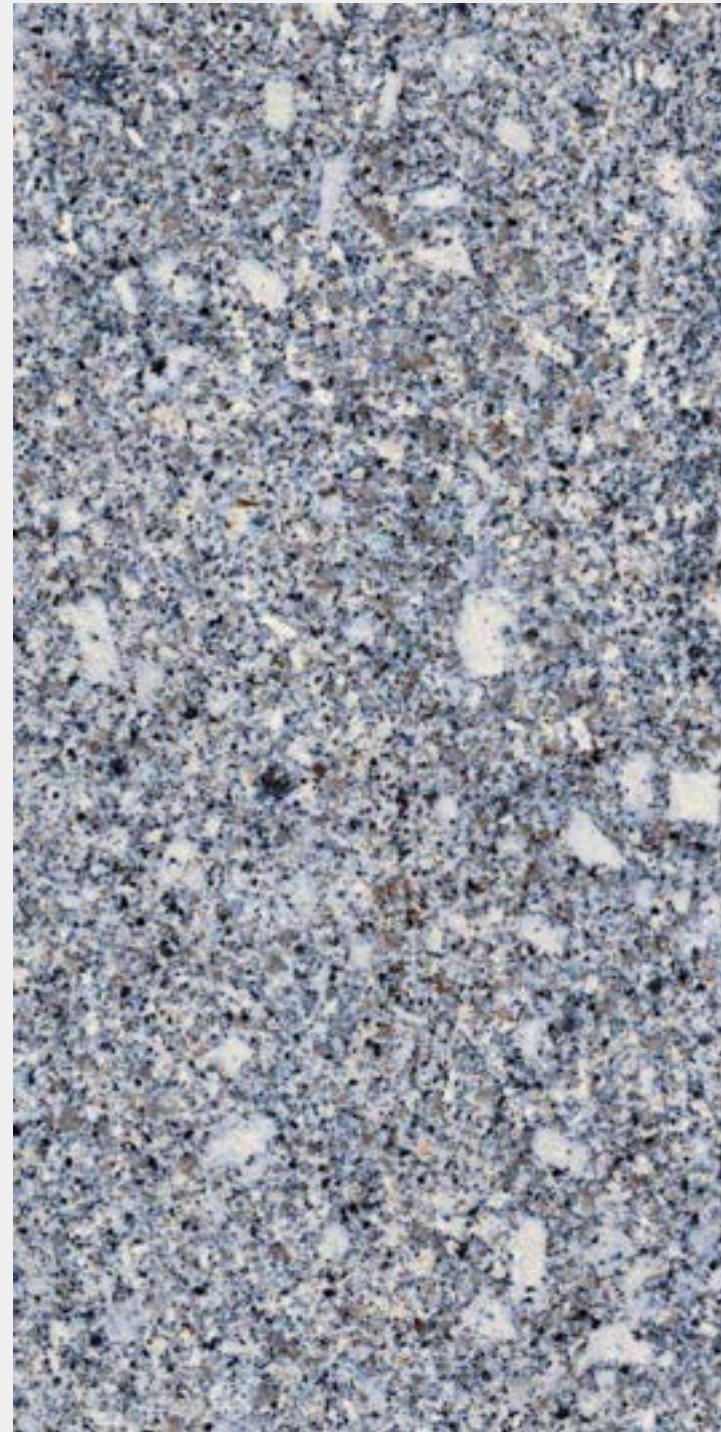

Random
03

ALASKA 701 BLUE

ALASKA 701
BROWN

ALASKA 701 BROWN

SIZE
600x
1200MM

Series
GLOSSY

Random
03

ALASKA 701 BROWN