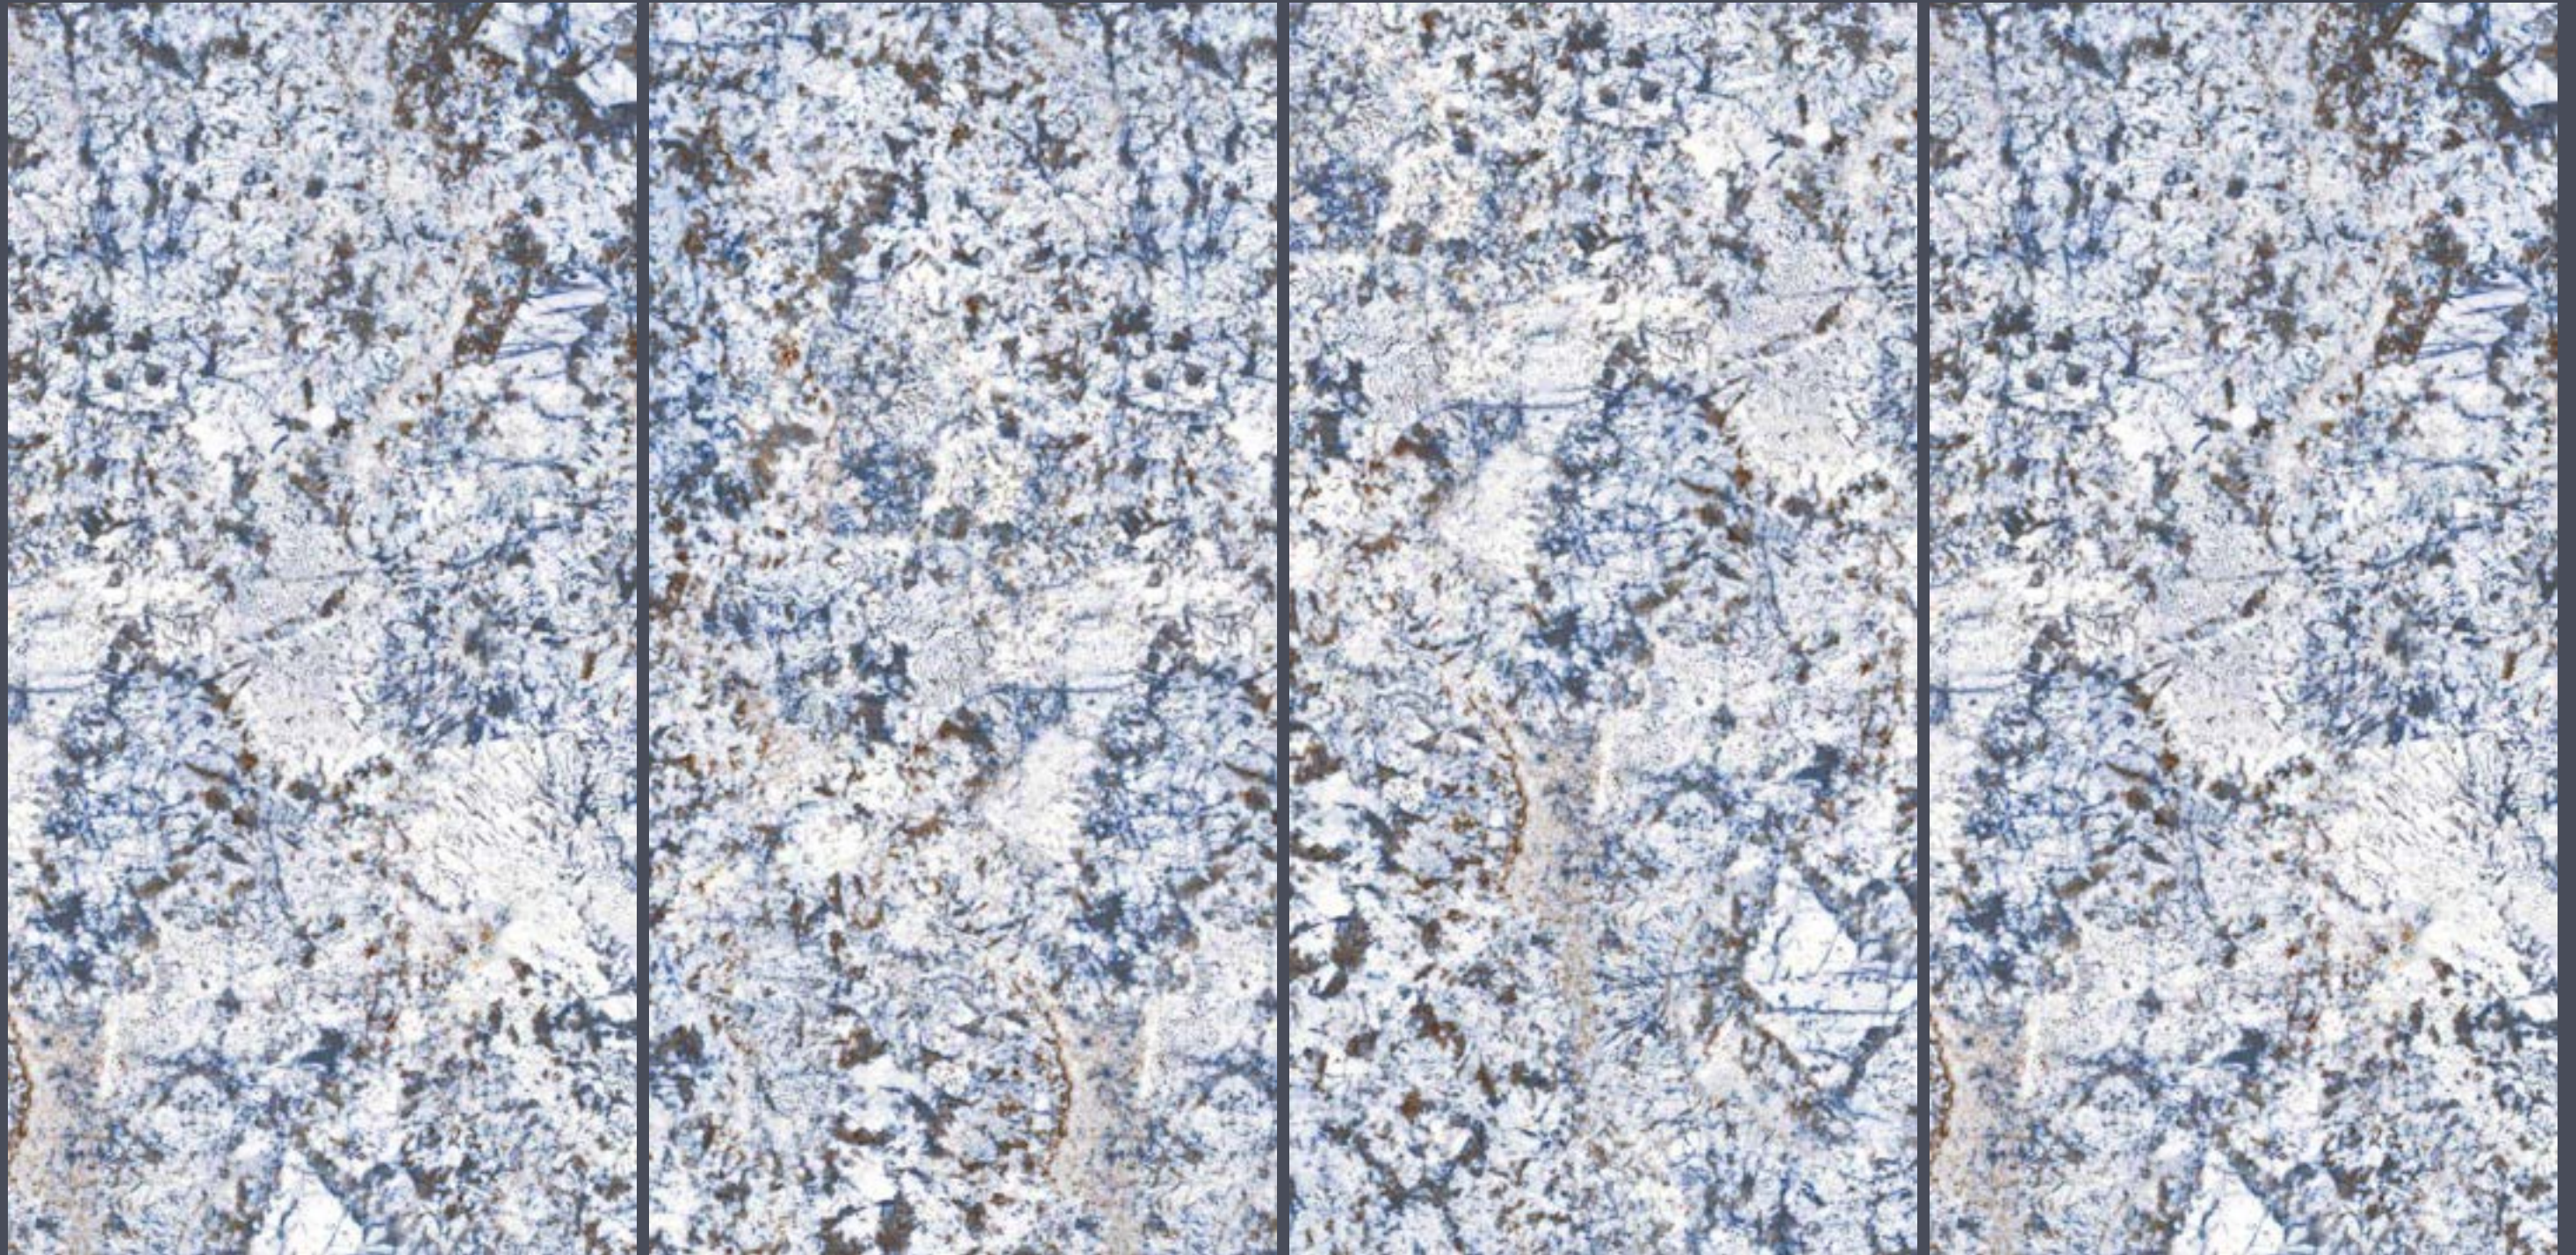

Random
03

ALASKA 707 YELLOW

ALASKA 708
BLUE

**ALASKA 708
BLUE**

SIZE
600x
1200MM

Series
GLOSSY

Random
03

ALASKA 708 BLUE